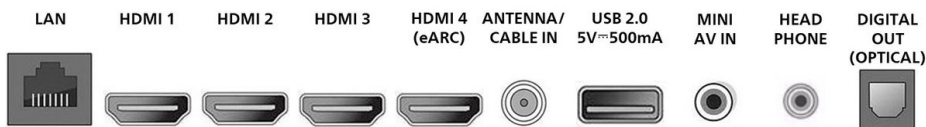

- Multimedia connections: USB Storage Device
- Playback Formats: AAC (.MKV, .MP4, .MOV), AC3/EAC3 (.MKV, .MP4, .MOV, .AC3), GIF (non-animated), H.264/AVC (.MKV, .MP4, .MOV), JPG, MP3(.MP3, .MKV), PCM (.WAV, .MKV, .MP4, .MOV), PNG, H.265/HEVC

Tuner/Reception/Transmission

- TV system: ATSC, NTSC

- Video Playback: NTSC
- Tuner bands: UHF, VHF
- Aerial input: 75 ohm F-type

Connectivity

- HDMI inputs: 4
- Other inputs: CVBS+Audio L/R in, Digital audio out (optical), Ethernet, Headphone out
- USB 2.0 inputs: 1
- Wireless connection: Wireless LAN (802.11ac)
- HDMI features: 4K, eARC/ARC (HDMI 4)
- EasyLink (HDMI-CEC): One touch play, Power status, System info (menu language), System audio control, System standby
- Audio Output - Digital: Optical (TOSLINK)

Power

- Ambient temperature: 5°C to 40°C (41°F to 104°F)
- Main power: 120V/60Hz
- Power consumption: 90 W
- Standby power consumption: < 0.5W

Dimensions

- Set dimensions (W x H x D): 37.7 x 22.0 x 3.4 inch
- Product weight: 14.77 lb
- Set dimensions with stand (W x H x D): 37.7 x 23.8 x 8.3 inch
- Product weight with stand: 14.99 lb
- Box dimensions (W x H x D): 42.3 x 25.7 x 5.6 inch
- Weight incl. packaging: 20.16 lb
- Stand width: 34.07 inch
- Wall mount compatible: 400 x 300 mm

Accessories

- Included: AV cable adaptor, Batteries for remote control, Quick start guide, Remote control, Screws, Tabletop stand

Network Services

- TV Operating System: Roku OS

Issue date 2023-05-03

© 2023 Koninklijke Philips N.V.
All Rights reserved.

Version: 2.1.1

Specifications are subject to change without notice.
Trademarks are the property of Koninklijke Philips N.V.
or their respective owners.

12 NC: 8670 001 88418
UPC: 6 09585 25590 6

www.philips.com

* Roku, Roku TV, the Roku logo, and the purple d-pad design are trademarks of Roku, Inc. All other trademarks and logos herein are the property of their respective owners.

* The terms HDMI and HDMI HighDefinition Multimedia Interface and the HDMI Logo are trademarks or registered trademarks of HDMI Licensing Administrator, Inc. in the United States and other countries.

* Dolby, Dolby Audio, and the double-D symbol are registered trademarks of Dolby Laboratories Licensing Corporation.

* Apple, Apple Home, AirPlay, HomeKit and Siri are trademarks of Apple Inc., registered in the U.S. and other countries and regions. This Philips Roku TV is compatible with AirPlay 2 and HomeKit, and requires iOS 12.3 or later or macOS 10.14.5 or later.

* Google and Google Home are trademarks of Google LLC. Third party features and services may be subject to change or removal without notice.

* Content resolution is based on TV compatibility and may vary by channel. Channels are subject to change, vary by region, and may require payment. Roku search does not work with all channels.

* Payment required for some channels and content. Channels can change and vary by region.