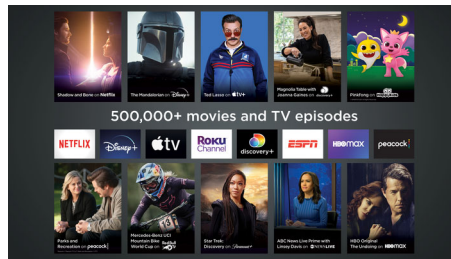

Works with Apple AirPlay

Effortlessly stream videos, photos, music, and more from your Apple device to your TV with AirPlay.

4K HDR10 and HLG HDR

Experience extraordinary picture quality with UHD resolution, combined with HDR for sharp contrast and unbelievably vivid colors.

500,000+ movies & TV episodes

Get more from your TV. Choose from a large selection of entertainment across popular streaming services.

Works with voice assistants

Easily control your TV from anywhere in the room with just your voice. Compatible with Siri, Alexa, or Hey Google.

Perfect Motion Rate

Unprecedented motion sharpness for sports, movies, or any fast-paced scenery with incredible clarity.

The Roku Channel

Stream hit movies, TV shows, 150+ live channels, family entertainment and more for free.