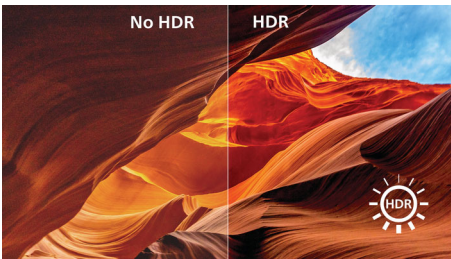

Upgrade your viewing experience

- 4K High-Definition Resolution for ultra-sharp images
- HDR10 and HLG HDR support for captivating colors & detail
- Perfect Motion Rate (PMR) 120 for smooth motion sharpness
- Elegant stand and 3-sided borderless design

43PUL6673/F8

Highlights

Sleek borderless design

With an elegant stand and 3-sided borderless display, enhance the look of any room with this sleek TV.

Entertainment and simple home

Quickly access your cable box, satellite, HDTV antenna, and favorite streaming channels all from your home screen.

Works with Apple AirPlay

Effortlessly stream videos, photos, music, and more from your Apple device to your TV with AirPlay.

4K HDR10 and HLG HDR

Experience extraordinary picture quality with UHD resolution, combined with HDR for sharp contrast and unbelievably vivid colors.