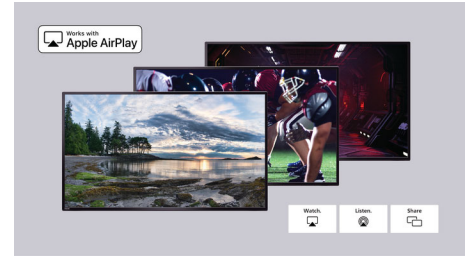

43PUL6673/F8

Highlights

Sleek borderless design

With an elegant stand and 3-sided borderless display, enhance the look of any room with this sleek TV.

Entertainment and simple home

Quickly access your cable box, satellite, HDTV antenna, and favorite streaming channels all from your home screen.

Works with Apple AirPlay

Effortlessly stream videos, photos, music, and more from your Apple device to your TV with AirPlay.

4K HDR10 and HLG HDR

Experience extraordinary picture quality with UHD resolution, combined with HDR for sharp contrast and unbelievably vivid colors.