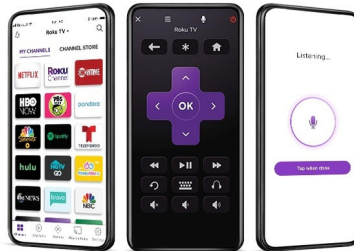

Enlarge your viewing experience

- Dolby Audio for the ultimate movie experience
- 180 Perfect Motion Rate for increased pixel response times

Enjoy a world of connectivity

- Wireless LAN 802.11ac for seamless streaming

PHILIPS

ROKU TV

4000 series LED-LCD TV
40" class/po Full HD 1080p, Wireless LAN 802.11n

40PFL4775/F8

Highlights

Fast and easy search

From the latest movies and TV shows to your favorite cult classics, it's easy to find the perfect thing to watch with Roku Search. Simply search by title, actor or director using your Roku remote, Roku mobile app for iOS® and Android™, or voice search. With Roku Search, it's easy to search across top channels to find where movies and shows are available for free, or see unbiased results ranked by price across top channels.

Smart TV made easy

Watch. Stream. Play. Listen. Laugh. Repeat. With this Philips Roku TV, it's never been

easier to watch, discover and enjoy the entertainment you love. Start streaming your favorite shows. Access your cable box or HDTV antenna. Even fire up your gaming console-all from your home screen. Search by title, actor or director to see where to stream your favorite shows for free or at the lowest price. Plus, you'll see where it's playing live with an HDTV antenna.

Free Roku mobile app

Turn your iOS® or Android™ device into the ultimate streaming companion. Whether you need a second remote or want more features and functionality, the Roku mobile app makes it fun and easy to control your Roku TV. Search with your keyboard, use voice search, enjoy private listening with up to three friends, cast to your TV, and more.