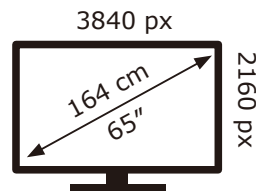

102 kWh/1000h

ABCDEF**G**
HDR
187 kWh/1000h