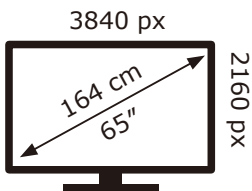

ENERG

PHILIPS

65PUS8309/12

102 kWh/1000h

ABCDEF**G**
HDR
187 kWh/1000h

2019/2013

ENERG

PHILIPS