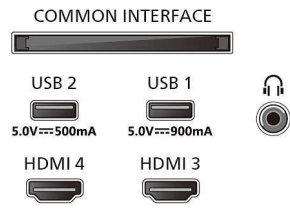

4K Ambilight TV

164 cm (65") Ambilight TV P5 AI perfect picture engine, Google TV™, Dolby Vision and Dolby Atmos

65OLED889/12

Specifications

Ambilight

- Ambilight Features: Wall colour adaptive, Lounge light mode, Game Mode, Ambilight Music, Sunrise Alarm, AmbiSleep, Ambilight FTI Animation, Works with Philips Wireless Home Speakers
- Ambilight Version: 3 sided

Picture/Display

- Diagonal screen size (inch): 65 inch
- Diagonal screen size (metric): 164 cm

- Display: 4K Ultra HD OLED
- Native refresh rate: 120 Hz
- Picture engine: P5 AI Perfect Picture Engine
- Picture enhancement: Perfect Natural Motion, Micro Dimming Perfect, Dolby Vision, HLG (Hybrid Log Gamma), CalMAN Ready, IMAX enhanced mode, HDR10+ Adaptive, Film-maker mode

Display input resolution

- Resolution-Refresh rate: 576 p - 50 Hz, 640 x 480 - 60 Hz, 720 p - 50 Hz, 60 Hz, 1920 x 1080p -24/25/30/50/ 60/100/120/144Hz, 2560 x 1440 - 60/120/144Hz, 3840x2160p - 24/25/30/50/60/100/120/144Hz

Tuner/Reception/Transmission

- Digital TV: DVB-T/T2/T2-HD/C/S/S2
- TV Programme guide*: 8-day Electronic

Connections

Side