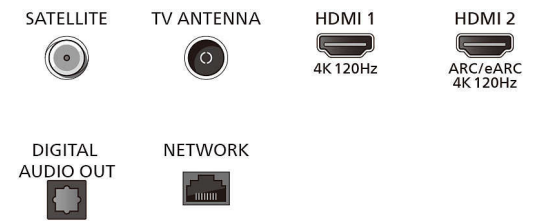

Tuner/Reception/Transmission

- Digital TV: DVB-T/T2/T2-HD/C/S/S2
- TV Programme guide*: 8-day Electronic

Connections

Side

Bottom

4K Ambilight TV

164 cm (65") Ambilight TV P5 AI perfect picture engine, Google TV™, Dolby Vision and Dolby Atmos

65OLED889/12

Specifications

Programme Guide

- Teletext: 1000 page Hypertext

Smart TV Features

- Interactive TV: HbbTV
- Voice assistant*: Google Assistant built in, Works with Alexa
- Smart Home experience: Works with Google assistant, Works with Amazon Alexa