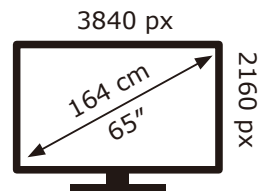

PHILIPS

65PUS7609/12

102 kWh/1000h

2019/2013

PHILIPS

65PUS7609/12

102 kWh/1000h

2019/2013