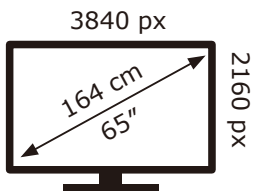

PHILIPS

65PUS7609/12

102 kWh/1000h

2019/2013

PHILIPS

65PUS7609/12

102 kWh/1000h

2019/2013