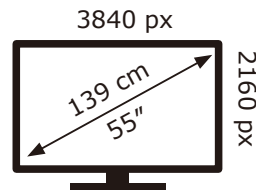

PHILIPS

55PUS8349/12

84 kWh/1000h

2019/2013

PHILIPS

55PUS8349/12

84 kWh/1000h

2019/2013