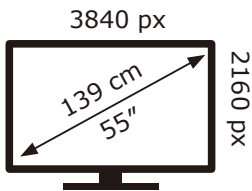

PHILIPS

55PUS8349/12

84 kWh/1000h

2019/2013

PHILIPS

55PUS8349/12

84 kWh/1000h

2019/2013