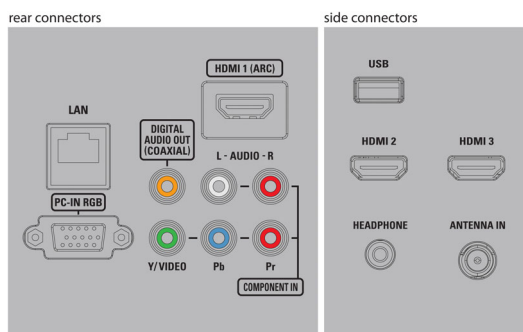

Tuner/Reception/Transmission

- Aerial Input: 75 ohm F-type
- TV system: ATSC, NTSC
- Video Playback: NTSC
- Tuner bands: UHF, VHF

Connectivity

- AV 1: CVBS in, Shared audio L/R in
- AV 2: YPbPr, Shared audio L/R in
- HDMI 1: HDMI, Shared audio L/R in
- HDMI 2: HDMI, Shared audio L/R in
- HDMI 3: HDMI, Shared audio L/R in
- EasyLink (HDMI-CEC): One touch play, Power status, System info (menu language), System audio control, System standby, Remote control pass-through
- Audio Output - Digital: Coaxial (cinch)
- Other connections: Ethernet, PC-In VGA, Wi-Fi(built-in), Headphone out
- USB: USB

Power

- Mains power: 120V/60Hz
- Power consumption: 60 W
- Standby power consumption: < 0.5W
- Ambient temperature: 5°C to 40°C (41°F to 104°F)

Dimensions

- Set dimensions in inch (W x H x D): 35.91 x 21.34 x 2.36 inch
- Set dimensions with stand in inch (W x H x D): 35.91 x 23.13 x 8.43 inch
- Product weight (lb): 18.96
- Product weight (+stand) (lb): 22.05 lb
- Box dimensions in inch (W x H x D): 42.32 x 25.00 x 4.69 inch
- Weight incl. Packaging (lb): 27.12
- VESA wall mount compatible: 300 x 300 mm

Accessories

- Included accessories: Table top stand, Quick start guide, User Manual, Registration card, Remote Control, Batteries for remote control

Issue date 2014-03-14

Version: 5.2.1

12 NC: 8670 001 02222
UPC: 6 09585 23318 8