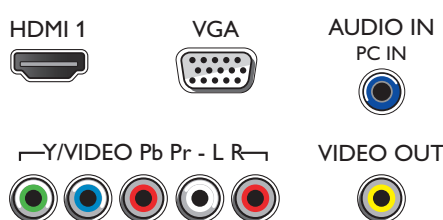

Rear

Issue date 2014-07-30

Version: 7.0.2

12 NC: 8670 001 02715
EAN: 87 12581 68687 1

© 2014 Koninklijke Philips N.V.
All Rights reserved.

Specifications are subject to change without notice.
Trademarks are the property of Koninklijke Philips N.V.
or their respective owners.

www.philips.com

* The TV supports DVB reception for 'Free to air' broadcast. Specific DVB operators may not be supported. An up to date list can be found in the FAQ section of the Philips support website. For some operators Conditional Access and subscription are required. Contact your operator for more information.
* EPG and actual visibility (up to 8 days) is country and operator dependent.