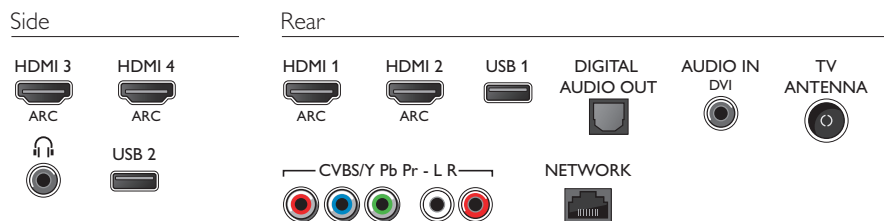

Supported Display Resolution

- Computer inputs on all HDMI: up to 4K Ultra HD 3840x2160
- Video inputs on all HDMI: up to 4K Ultra HD 3840x2160p, @24,25,30Hz

Tuner/Reception/Transmission

- Digital TV: DVB-T/T2
- MPEG Support: MPEG2, MPEG4
- Video Playback: NTSC, PAL, SECAM
- Analog TV: NTSC, PAL, SECAM

Power

- Mains power: AC 110- 240V 50/60Hz
- Ambient temperature: 5 °C to 35 °C
- Eu Energy Label power: 60 W
- Annual energy consumption: 88 kWh
- Standby power consumption: < 0.3 W
- Off mode power consumption: < 0.3 W
- Power Saving Features: Auto switch-off timer, Eco mode, Light sensor, Picture mute (for radio)

Dimensions

- Box dimensions (W x H x D): 1320 x 771 x 133 mm
- Set dimensions (W x H x D): 1123 x 662 x 39 mm
- Set dimensions with stand (W x H x D): 1123 x 722 x 280 mm
- Product weight: 16.4 kg
- Product weight (+stand): 17.9 kg
- Weight incl. Packaging: 22 kg
- VESA wall mount compatible: 400 x 200 mm

Accessories

- Included accessories: 2 x 3D active Glasses, Remote Control, 2 x AAA Batteries, Tabletop swivel stand, Power cord, Quick start guide, Legal and safety brochure, Warranty Leaflet
- Optional accessories: Philips TV camera PTA317, Active glasses PTA509, Active Glasses PTA519

Connections

Issue date 2015-04-14

Version: 3.1.1

12 NC: 8670 001 19328
EAN: 87 18863 00090 8

© 2015 Koninklijke Philips N.V.
All Rights reserved.

Specifications are subject to change without notice.
Trademarks are the property of Koninklijke Philips N.V.
or their respective owners.

www.philips.com

* MyRemote app and related functionalities varies per TV model and country, as well as smart device model and OS. For more detail, please visit: www.philips.com/TV.

* For smart TV app, visit www.philips.com/TV to discover the services offering in your country

* Cloud TV offering depends on country availability and regulations
* Compatibility depends on Wifi Miracast certification & Android 4.2 or later. For more details please refer to your device documentation.

* USB recording for digital channels only, recordings may be limited by broadcast copy protection (CI+). Country and channel restrictions may apply.

* Philips TV camera (PTA317) is sold separately.

* Parents should monitor their children during 3D viewing and ensure they do not experience any discomfort as mentioned above. Watching 3D is not recommended for children under 6 years of age as their visual system is not fully developed yet.

* The TV supports DVB reception for 'Free to air' broadcast. Specific DVB operators may not be supported. An up to date list can be found in the FAQ section of the Philips support website. For some operators Conditional Access and subscription are required. Contact your operator for more information.

* Energy consumption in kWh per year, based on the power consumption of the television operating 4 hours per day for 365 days. The actual energy consumption will depend on how the television is used.

* EPG and actual visibility (up to 8 days) is country and operator dependent.

* (Philips) only compatible with specific Philips player device.