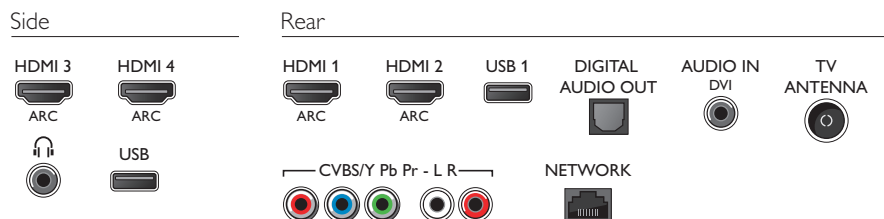

Supported Display Resolution

- Computer inputs on all HDMI: up to 4K Ultra HD 3840x2160
- Video inputs on all HDMI: up to 4K Ultra HD 3840x2160p, @24,25,30Hz

Tuner/Reception/Transmission

- Digital TV: DVB-T/T2
- MPEG Support: MPEG2, MPEG4
- Video Playback: NTSC, PAL, SECAM
- Analog TV: NTSC, PAL, SECAM

Power

- Mains power: AC 110- 240V 50/60Hz
- Ambient temperature: 5 °C to 35 °C
- Eu Energy Label power: TBC W
- Annual energy consumption: TBC kWh
- Standby power consumption: < 0.3 W
- Off mode power consumption: < 0.3 W
- Power Saving Features: Auto switch-off timer, Eco mode, Light sensor, Picture mute (for radio)

Dimensions

- Box dimensions (W x H x D): 1569 x 990 x 160 mm
- Set dimensions (W x H x D): 1457.8 x 851.69 x 66.2 mm
- Set dimensions with stand (W x H x D): 1482.52 x 893.6 x 316.2 mm
- Product weight: 31.8 kg
- Product weight (+stand): 32.6 kg
- Weight incl. Packaging: 33 kg
- VESA wall mount compatible: 400 x 400 mm

Accessories

- Included accessories: 2 x 3D active Glasses, Remote Control, 2 x AAA Batteries, Edge feet stand, Power cord, Quick start guide, Legal and safety brochure, Warranty Leaflet
- Optional accessories: Philips TV camera PTA317, Active glasses PTA509, Active Glasses PTA519

Connections

Issue date 2015-04-13

Version: 4.1.1

12 NC: 8670 001 19338
EAN: 87 18863 00097 7

© 2015 Koninklijke Philips N.V.
All Rights reserved.

Specifications are subject to change without notice.
Trademarks are the property of Koninklijke Philips N.V.
or their respective owners.

www.philips.com

* MyRemote app and related functionalities varies per TV model and country, as well as smart device model and OS. For more detail, please visit: www.philips.com/TV.

* For smart TV app, visit www.philips.com/TV to discover the services offering in your country

* Cloud TV offering depends on country availability and regulations
* Compatibility depends on Wifi Miracast certification & Android 4.2 or later. For more details please refer to your device documentation.

* USB recording for digital channels only, recordings may be limited by broadcast copy protection (CI+). Country and channel restrictions may apply.

* Philips TV camera (PTA317) is sold separately.

* Parents should monitor their children during 3D viewing and ensure they do not experience any discomfort as mentioned above. Watching 3D is not recommended for children under 6 years of age as their visual system is not fully developed yet.

* The TV supports DVB reception for 'Free to air' broadcast. Specific DVB operators may not be supported. An up to date list can be found in the FAQ section of the Philips support website. For some operators Conditional Access and subscription are required. Contact your operator for more information.

* Energy consumption in kWh per year, based on the power consumption of the television operating 4 hours per day for 365 days. The actual energy consumption will depend on how the television is used.

* EPG and actual visibility (up to 8 days) is country and operator dependent.

* (Philips) only compatible with specific Philips player device.