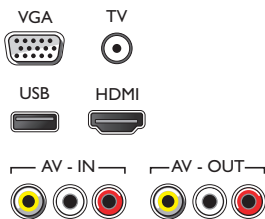

One HDMI input with Easylink

Avoid cable clutter with a single cable to carry both picture and audio signals from your devices to your TV. HDMI uses uncompressed signals, ensuring the highest quality from source to screen. Together with Philips Easylink, you'll need only one remote control to perform most operations on your TV, DVD, Blu-ray, set top box or home theatre system.

USB (photos, music, video)

USB

Share the fun. Connect your USB memory-stick, digital camera, mp3 player or other multimedia device to the USB port on your TV to enjoy photos, videos and music with the easy to use onscreen content browser.

Connections

Side

Issue date 2016-01-23

Version: 1.0.1

12 NC: 8670 001 26687
EAN: 87 18863 00475 3

© 2016 Koninklijke Philips N.V.
All Rights reserved.

Specifications are subject to change without notice.
Trademarks are the property of Koninklijke Philips N.V.
or their respective owners.