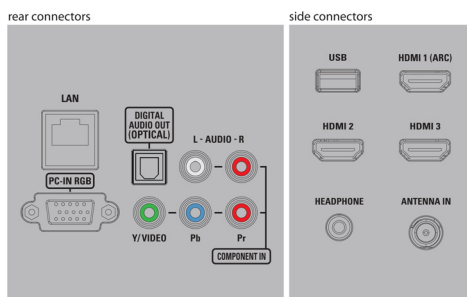

Tuner/Reception/Transmission

- Aerial Input: 75 ohm F-type
- TV system: ATSC, NTSC
- Video Playback: NTSC
- Tuner bands: UHF, VHF

Connectivity

- AV 1: Shared audio L/R in, CVBS/YPbPr
- Audio Output - Digital: Optical (TOSLINK)
- Other connections: Ethernet, Headphone out, PC-In VGA, Wi-Fi(built-in)
- USB: USB
- HDMI 1: HDMI, Shared audio L/R in
- HDMI 2: HDMI, Shared audio L/R in
- HDMI 3: HDMI, Shared audio L/R in
- EasyLink (HDMI-CEC): One touch play, Power status, System info (menu language), Remote control pass-through, System audio control, System standby

Power

- Ambient temperature: 5°C to 40°C (41°F to 104°F)
- Mains power: 120V/60Hz

- Power consumption: 155 W
- Standby power consumption: < 0.5W

Dimensions

- Set dimensions in inch (W x H x D): 48.6 x 28.9 x 2.3 inch
- Product weight (lb): 39.25 lb
- Set dimensions with stand in inch (W x H x D): 50.1 x 30.6 x 8.7 inch
- Product weight (+stand) (lb): 40.57 lb
- Box dimensions in inch (W x H x D): 58.4 x 33.1 x 8.0 inch
- Weight incl. Packaging (lb): 54.02
- VESA wall mount compatible: 400 x 200 mm

Accessories

- Included accessories: Table top stand, Quick start guide, User Manual, Remote Control, Batteries for remote control
- Power cord: 59.05 inch

Network Services

- NetTV Apps: Netflix, Pandora, Portico, Vudu, YouTube
- Network Features: Miracast, Home Network

Issue date 2016-06-05

Version: 3.1.1

12 NC: 8670 001 28095
UPC: 6 09585 24892 2

© 2016 Koninklijke Philips N.V.
All Rights reserved.

Specifications are subject to change without notice.
Trademarks are the property of Koninklijke Philips N.V.
or their respective owners.

www.philips.com