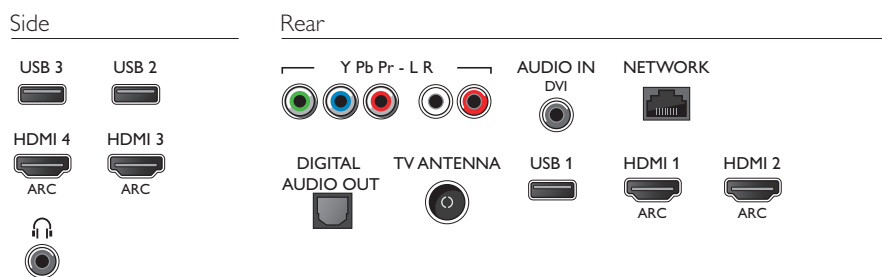

Accessories

- Included accessories: Remote Control, 2 x AAA Batteries, Tabletop swivel stand, Power cord, Quick start guide, Legal and safety brochure

Connections

Issue date 2017-01-27

Version: 6.2.1

12 NC: 8670 001 27016
EAN: 87 18863 00536 1