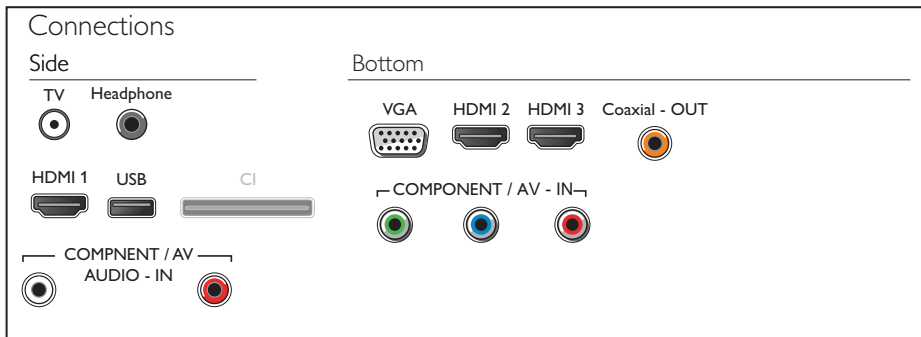

Sound

- Output power (RMS): 16W
- Sound Enhancement: Incredible Surround

Connectivity

- Number of HDMI connections: 3
- Number of component in (YPbPr): 1
- Number of USBs: 1
- Other connections: Antenna IEC75, Headphone out, Digital audio out (coaxial), Audio in (VGA/DVI), PC-In VGA
- EasyLink (HDMI-CEC): System standby, One touch play
- HDMI features: Audio Return Channel

Supported Display Resolution

- Computer inputs: up to 1920x1080 @ 60Hz
- Video inputs: 24, 25, 30, 50, 60 Hz, up to

1920x1080p

Multimedia Applications

- Video Playback Formats: H264/MPEG-4 AVC, MPEG-2, MPEG-4
- Subtitles Formats Support: .AAS, .SRT
- Music Playback Formats: MP3, AAC, MPEG1 L1/2
- Picture Playback Formats: JPEG, BMP, PNG

Tuner/Reception/Transmission

- Analog TV: NTSC, PAL, SECAM
- Digital TV: DVB-T/T2
- TV Program guide*: 8 day Electronic Program Guide

Power

- Mains power: AC 110 - 240 V 50/60Hz
- Standby power consumption: < 0.5 W

Dimensions

- Set dimensions (W x H x D): 968 x 565 x 77 mm
- Set dimensions with stand (W x H x D): 968 x 614 x 219 mm
- Product weight: 7.8 kg
- Product weight (+stand): 8.0 kg
- Weight incl. Packaging: 10.0 kg
- VESA wall mount compatible: 200 x 300 mm

Accessories

- Included accessories: Remote Control, Power cord, Quick start guide, Table top stand, 2 x AAA Batteries

Issue date 2016-08-15

Version: 1.1.1

12 NC: 8670 001 36119
EAN: 87 18863 00846 1

© 2016 Koninklijke Philips N.V.
All Rights reserved.

Specifications are subject to change without notice.
Trademarks are the property of Koninklijke Philips N.V.
or their respective owners.

www.philips.com

* EPG and actual visibility (up to 8 days) is country and operator dependent.

* The TV supports DVB reception for 'Free to air' broadcast. Specific DVB operators may not be supported. An up to date list can be found in the FAQ section of the Philips support website. For some operators Conditional Access and subscription are required. Contact your operator for more information.

* USB recording for digital channels only, recordings may be limited by broadcast copy protection (CI+). Country and channel restrictions may apply.