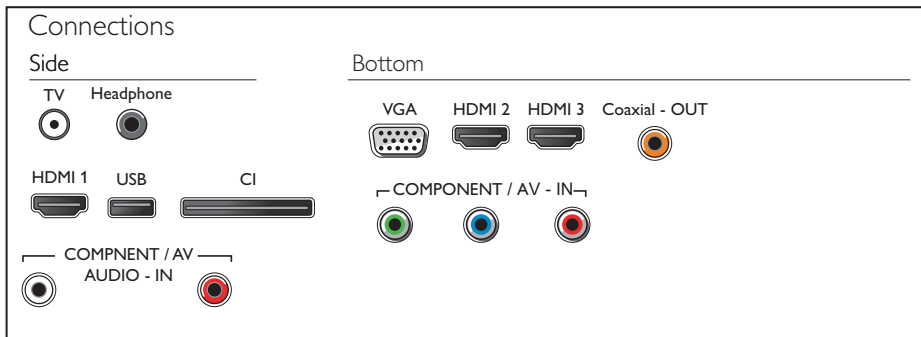

Sound

- Output power (RMS): 16W
- Sound Enhancement: Incredible Surround

Connectivity

- Number of HDMI connections: 3
- Number of component in (YPbPr): 1
- Number of USBs: 1
- Other connections: Antenna IEC75, Headphone out, Digital audio out (coaxial), Audio in (VGA/DVI), PC-In VGA
- EasyLink (HDMI-CEC): System standby, One touch play
- HDMI features: Audio Return Channel

Supported Display Resolution

- Computer inputs: up to 1920x1080 @ 60Hz
- Video inputs: 24, 25, 30, 50, 60 Hz, up to

1920x1080p

Multimedia Applications

- Video Playback Formats: H264/MPEG-4 AVC, MPEG-2, MPEG-4
- Subtitles Formats Support: .AAS, .SRT
- Music Playback Formats: MP3, AAC, MPEG1 L1/2
- Picture Playback Formats: JPEG, BMP, PNG

Tuner/Reception/Transmission

- Analog TV: NTSC, PAL, SECAM
- Digital TV: DVB-T/T2
- TV Program guide*: 8 day Electronic Program Guide

Power

- Mains power: AC 110 - 240 V 50/60Hz
- Standby power consumption: < 0.5 W

Dimensions

- Set dimensions (W x H x D): 1110 x 647 x 79 mm
- Set dimensions with stand (W x H x D): 1110 x 712 x 323 mm
- Product weight: 10 kg
- Product weight (+stand): 11.5 kg
- Weight incl. Packaging: 15 kg
- VESA wall mount compatible: 200 x 300 mm

Accessories

- Included accessories: Remote Control, Power cord, Quick start guide, Table top stand, 2 x AAA Batteries

Issue date 2016-08-12

Version: 1.1.1

12 NC: 8670 001 36122
EAN: 87 18863 00847 8

© 2016 Koninklijke Philips N.V.
All Rights reserved.

Specifications are subject to change without notice.
Trademarks are the property of Koninklijke Philips N.V.
or their respective owners.

www.philips.com

* EPG and actual visibility (up to 8 days) is country and operator dependent.

* The TV supports DVB reception for 'Free to air' broadcast. Specific DVB operators may not be supported. An up to date list can be found in the FAQ section of the Philips support website. For some operators Conditional Access and subscription are required. Contact your operator for more information.

* USB recording for digital channels only, recordings may be limited by broadcast copy protection (CI+). Country and channel restrictions may apply.