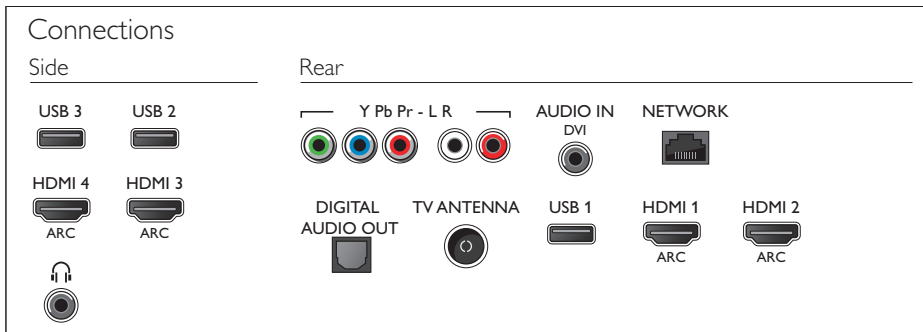

Multimedia Applications

- Video Playback Formats: Containers: AVI, MKV, H264/MPEG-4 AVC, MPEG-1, MPEG-2, MPEG-4, WMV9/VC1, HEVC
- Subtitles Formats Support: .SML, .SRT, .SSA, .SUB, .TXT, .ASS
- Music Playback Formats: AAC, MP3, WAV, WMA (v2 up to v9.2), WMA-PRO (v9 and v10)
- Picture Playback Formats: JPEG, BMP, GIF, PNG

Supported Display Resolution

- Computer inputs on all HDMI: up to FHD 1920x1080@60Hz, @60Hz
- Video inputs on all HDMI: up to FHD 1920x1080p, @ 24, 25, 30, 50, 60Hz

Tuner/Reception/Transmission

- Digital TV: DVB-T/T2/C
- MPEG Support: MPEG2, MPEG4
- Video Playback: NTSC, PAL, SECAM
- TV Program guide*: 8 day Electronic Program Guide
- Signal strength indication
- Teletext: 1000 page Hypertext

Power

- Mains power: AC 110 - 240V 50/60 Hz
- Ambient temperature: 5 °C to 35 °C
- Annual energy consumption: tbc kWh
- Standby power consumption: < 0.5 W
- Off mode power consumption: < 0.5 W
- Power Saving Features: Auto switch-off timer, Picture mute (for radio), Eco mode

Dimensions

- Box dimensions (W x H x D): 1243 x 744 x 134 mm
- Set dimensions (W x H x D): 1124 x 647 x 77 mm
- Set dimensions with stand (W x H x D): 1124 x 709 x 258 mm
- Product weight: 13 kg
- Product weight (+stand): 14.4 kg

- Weight incl. Packaging: 18 kg
- VESA wall mount compatible: 400 x 200 mm

Accessories

- Included accessories: Remote Control, 2 x AAA Batteries, Table top stand, Power cord, Quick start guide, Legal and safety brochure

Issue date 2017-01-27

Version: 5.0.1

12 NC: 8670 001 34718
EAN: 87 18863 00753 2

© 2017 Koninklijke Philips N.V.
All Rights reserved.

Specifications are subject to change without notice.
Trademarks are the property of Koninklijke Philips N.V.
or their respective owners.

www.philips.com

- EPG and actual visibility (up to 8 days) is country and operator dependent.
- Android App offerings vary per country. For more details please visit your local Google Play Store.
- Energy consumption in kWh per year, based on the power consumption of the television operating 4 hours per day for 365 days. The actual energy consumption will depend on how the television is used.
- The TV supports DVB reception for 'Free to air' broadcast. Specific DVB operators may not be supported. An up to date list can be found in the FAQ section of the Philips support website. For some operators Conditional Access and subscription are required. Contact your operator for more information.
- (Philips) only compatible with specific Philips player device.
- Google Cast functionality is subject to Google Cast Ready apps and devices. For more details please visit Google Cast product page.
- Philips TV Remote app and related functionalities vary per TV model, operator, and country, as well as smart device model and OS. For more details please visit: www.philips.com/TVRemoteapp.
- Smart TV app offerings vary per TV model and country. For more details please visit: www.philips.com/smarttv.
- USB recording for digital channels only, recordings may be limited by broadcast copy protection (C+). Country and channel restrictions may apply.
- Compatibility depends on Wifi Miracast certification & Android 4.2 or later. For more details please refer to your device documentation.