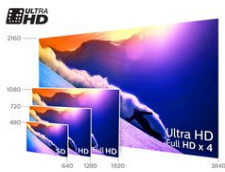

4K Ultra HD

Ultra HD TV has four times the resolution of a conventional Full HD TV. With over 8 million pixels and our unique Ultra Resolution Upscaling technology, you'll experience the best possible picture quality. The higher the quality of your original content, the better images and resolution you will be able to experience. Enjoy improved sharpness, increased depth perception, superior contrast, smooth natural motion and flawless details.

data subject to change
2017, May 13

Diagonal screen size (inch)	55 inch
Panel resolution	3840 x 2160
Aspect ratio	16:9
Brightness	400 cd/m ²
Picture enhancement	Micro Dimming Pro Ultra Resolution Natural Motion Pixel Precise Ultra HD