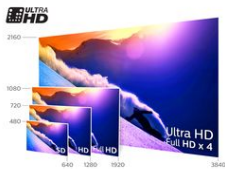

4K Ultra HD

Ultra HD TV has four times the resolution of a conventional Full HD TV. With over 8 million pixels and our unique Ultra Resolution Upscaling technology, you'll experience the best possible picture quality. The higher the quality of your original content, the better images and resolution you will be able to experience. Enjoy improved sharpness, increased depth perception, superior contrast, smooth natural motion and flawless details.