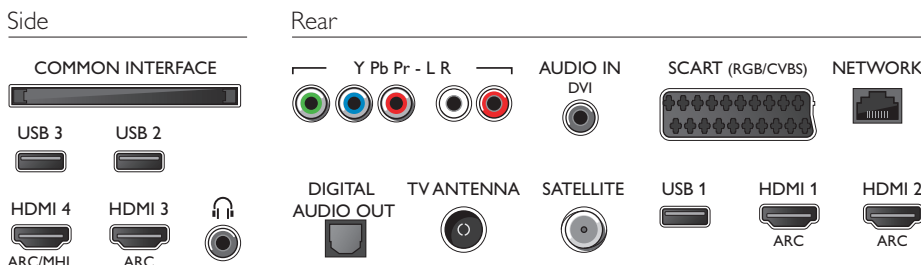

Multimedia Applications

- Video Playback Formats: Containers: AVI, MKV, H264/MPEG-4 AVC, MPEG-1, MPEG-2, MPEG-4, WMV9/VC1, HEVC
- Subtitles Formats Support: .SRT, .SUB, .TXT, .SMI
- Music Playback Formats: AAC, MP3, WAV, WMA (v2 up to v9.2), WMA-PRO (v9 and v10)
- Picture Playback Formats: JPEG

Supported Display Resolution

- Computer inputs on all HDMI: @60 Hz, up to 4K Ultra HD 3840 x 2160
- Video inputs on all HDMI: @ 24, 25, 30, 50, 60 Hz, up to 4K Ultra HD 3840 x 2160p

Tuner/Reception/Transmission

- Digital TV: DVB-T/T2/C/S/S2
- MPEG Support: MPEG2, MPEG4
- Video Playback: NTSC, PAL, SECAM
- TV Programme guide*: 8-day Electronic Programme Guide
- Signal strength indication
- Teletext: 1000-page Hypertext

Power

- Mains power: AC 220 - 240 V 50/60 Hz
- Ambient temperature: 5°C to 35°C
- EU Energy Label power: 105 W
- Annual energy consumption: 153 kWh
- Energy Label Class: A

55PUS6581/12

- Standby power consumption: <0.3
- Power Saving Features: Auto switch-off timer, Light sensor, Picture mute (for radio)

Dimensions

- Box dimensions (W x H x D): 1338 x 840 x 160 mm
- Set dimensions (W x H x D): 1239 x 723 x 85 mm
- Set dimensions with stand (W x H x D): 1239 x 773 x 235 mm
- Product weight: 16.1 kg
- Product weight (+stand): 16.8 kg
- Weight incl. Packaging: 21.6 kg
- VESA wall mount compatible: 400 x 200 mm

Accessories

- Included accessories: Remote Control, 2 x AA Batteries, Tabletop stand, Power cord, Quick start guide, Legal and safety brochure

Connections

Issue date 2016-04-10

Version: 4.0.1

12 NC: 8670 001 35031
EAN: 87 18863 00801 0

© 2016 Koninklijke Philips N.V.
All Rights reserved.

Specifications are subject to change without notice. Trademarks are the property of Koninklijke Philips N.V. or their respective owners.

www.philips.com

- EPG and actual visibility (up to 8 days) is country- and operator-dependent.
- Android App offerings vary per country. For more details please visit your local Google Play Store.
- Energy consumption in kWh per year based on the power consumption of the television operating 4 hours per day for 365 days. The actual energy consumption will depend on how the television is used.
- Cloud Gaming offering depends on game providers.
- The TV supports DVB reception for 'Free to air' broadcast. Specific DVB operators may not be supported. An up to date list can be found in the FAQ section of the Philips support website. For some operators Conditional Access and subscription are required. Contact your operator for more information.
- (Philips) only compatible with specific Philips player device.
- Google Cast functionality is subject to Google Cast Ready apps and devices. For more details, please visit the Google Cast product page.
- Philips TV Remote app and related functionalities vary per TV model, operator and country, as well as smart device model and OS. For more details please visit: www.philips.com/TVRemoteapp.
- Smart TV app availability varies per TV model and country. For more details please visit: www.philips.com/smarttv.
- USB recording for digital channels only, recordings may be limited by broadcast copy protection (CI+). Country and channel restrictions may apply.