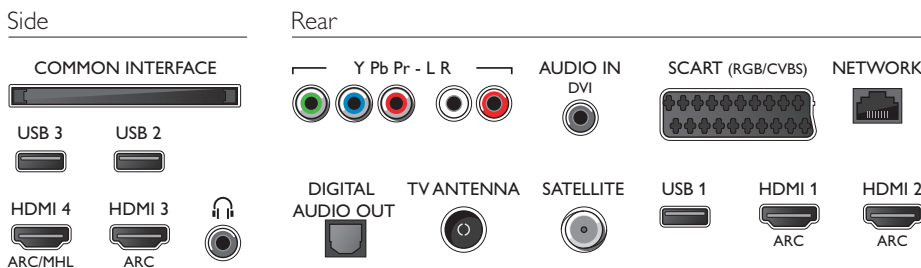

Supported Display Resolution

- Computer inputs on HDMI 1/2: up to 4K UHD 3840 x 2160 @60 Hz
- Computer inputs on HDMI 3/4: up to 4K UHD 3840 x 2160 @30 Hz, up to FHD 1920 x 1080 @60 Hz
- Video inputs on HDMI 1/2: up to 4K UHD 3840 x 2160 @60 Hz
- Video inputs on HDMI 3/4: up to FHD 1920 x 1080 @60 Hz, up to 4K UHD 3840 x 2160 @30 Hz

Tuner/Reception/Transmission

- HEVC support
- Digital TV: DVB-T/T2/T2-HD/C/S/S2
- MPEG Support: MPEG2, MPEG4
- Video Playback: NTSC, PAL, SECAM
- TV Programme guide*: 8-day Electronic

Programme Guide

- Signal strength indication
- Teletext: 1000-page Hypertext

Power

- Mercury content: 0 mg
- Presence of lead: Yes*
- Off mode power consumption: 0.3 W
- Mains power: AC 220 - 240 V 50/60 Hz
- Ambient temperature: 5°C to 35°C
- EU Energy Label power: 77 W
- Annual energy consumption: 112 kWh
- Energy Label Class: B
- Standby power consumption: <0.3
- Power Saving Features: Auto switch-off timer, Light sensor, Picture mute (for radio)

Dimensions

- TV stand width distance: 647.79 mm
- Box dimensions (W x H x D): 1054 x 669 x 133 mm
- Set dimensions (W x H x D): 968 x 573 x 77 mm
- Set dimensions with stand (W x H x D): 968 x 625 x 241 mm
- Product weight: 12.4 kg
- Product weight (+stand): 15.1 kg
- Weight incl. Packaging: 17.8 kg
- VESA wall mount compatible: 200 x 200 mm

Accessories

- Included accessories: Remote Control, 2 x AA Batteries, Tabletop stand, Power cord, Quick start guide, Legal and safety brochure

Connections

Issue date 2017-06-20

Version: 12.0.1

12 NC: 8670 001 35033
EAN: 87 18863 00803 4

© 2017 Koninklijke Philips N.V.
All Rights reserved.

Specifications are subject to change without notice.
Trademarks are the property of Koninklijke Philips N.V.
or their respective owners.

www.philips.com

* EPG and actual visibility (up to 8 days) is country- and operator-dependent.
* Android App offerings vary per country. For more details please visit your local Google Play Store.
* Energy consumption in kWh per year based on the power consumption of the television operating 4 hours per day for 365 days. The actual energy consumption will depend on how the television is used.
* Cloud Gaming offering depends on game providers.
* The TV supports DVB reception for 'Free to air' broadcast. Specific DVB operators may not be supported. An up to date list can be found in the FAQ section of the Philips support website. For some operators Conditional Access and subscription are required. Contact your operator for more information.
* (Philips) only compatible with specific Philips player device.
* Google Cast functionality is subject to Google Cast Ready apps and devices. For more details, please visit the Google Cast product page.
* Philips TV Remote app and related functionalities vary per TV model, operator and country, as well as smart device model and OS. For more details please visit: www.philips.com/TVRemoteapp.
* Smart TV app availability varies per TV model and country. For more details please visit: www.philips.com/smarttv.
* USB recording for digital channels only, recordings may be limited by broadcast copy protection (CI+). Country and channel restrictions may apply.