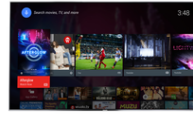

Quad Core + Android

Philips Quad Core processor meets the power of Android to deliver an exciting gaming experience. And with Android on your TV you'll navigate, launch apps and play videos in a way that is super fast, super intuitive and super fun.

Google Play

Google Play™ has a rich catalogue of high-quality games for all ages. Optimised for use on your TV, they look as great as they play. And there's no need to clutter up your house with yet another gaming console; with a universal USB gaming control you can navigate and play with ease.

Cloud Gaming

Cloud Gaming offers a vast online catalogue of high-quality games for every age, taste and gaming level. Simply pick a game and play on your TV!

HEVC support for 4K broadcasts

The new integrated HEVC standard allows you to enjoy high picture quality 4K-resolution broadcasts.

High Dynamic Range Plus

High Dynamic Range Plus is a new video standard. It redefines in-home entertainment through advances in contrast and colour. Enjoy a sensory experience that captures the original richness and liveliness, yet accurately reflects the content creator's intent. The end result? Brighter highlights, greater contrast, a broader range of colours and detail like never before.

Game Mode
Wall colour adaptive
Lounge mode