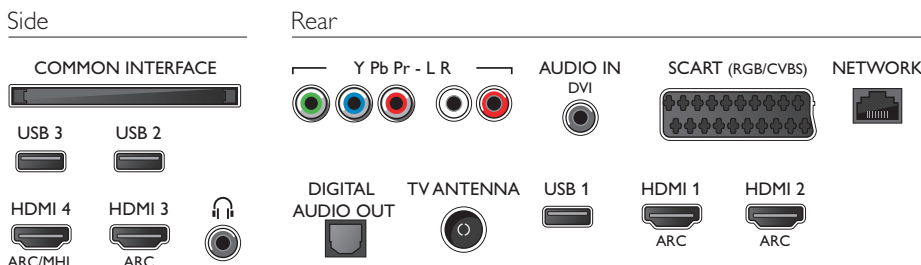

Connections

Issue date 2016-10-18

Version: 11.1.1

12 NC: 8670 001 35014
EAN: 87 18863 00786 0

© 2016 Koninklijke Philips N.V.
All Rights reserved.

Specifications are subject to change without notice.
Trademarks are the property of Koninklijke Philips N.V.
or their respective owners.

www.philips.com

* EPG and actual visibility (up to 8 days) is country- and operator-dependent.
* Android App offerings vary per country. For more details please visit your local Google Play Store.
* Energy consumption in kWh per year based on the power consumption of the television operating 4 hours per day for 365 days. The actual energy consumption will depend on how the television is used.
* Cloud Gaming offering depends on game providers.
* The TV supports DVB reception for 'Free to air' broadcast. Specific DVB operators may not be supported. An up to date list can be found in the FAQ section of the Philips support website. For some operators Conditional Access and subscription are required. Contact your operator for more information.
* (Philips) only compatible with specific Philips player device.
* Google Cast functionality is subject to Google Cast Ready apps and devices. For more details, please visit the Google Cast product page.
* Philips TV Remote app and related functionalities vary per TV model, operator and country, as well as smart device model and OS. For more details please visit: www.philips.com/TVRemoteapp.
* Smart TV app availability varies per TV model and country. For more details please visit: www.philips.com/smarttv.
* USB recording for digital channels only, recordings may be limited by broadcast copy protection (CI+). Country and channel restrictions may apply.