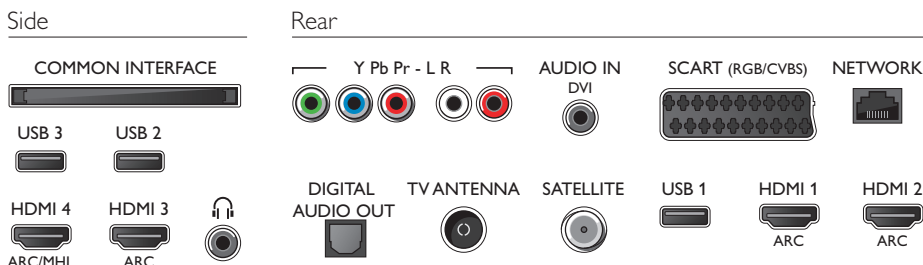

Connections

Issue date 2018-04-27

Version: 13.0.1

12 NC: 8670 001 35074
EAN: 87 18863 00825 6

© 2018 Koninklijke Philips N.V.
All Rights reserved.

Specifications are subject to change without notice.
Trademarks are the property of Koninklijke Philips N.V.
or their respective owners.

www.philips.com

* EPG and actual visibility (up to 8 days) is country- and operator-dependent.
* Android App offerings vary per country. For more details please visit your local Google Play Store.
* Energy consumption in kWh per year based on the power consumption of the television operating 4 hours per day for 365 days. The actual energy consumption will depend on how the television is used.
* Cloud Gaming offering depends on game providers.
* The TV supports DVB reception for 'Free to air' broadcast. Specific DVB operators may not be supported. An up to date list can be found in the FAQ section of the Philips support website. For some operators Conditional Access and subscription are required. Contact your operator for more information.
* (Philips) only compatible with specific Philips player device.
* Google Cast functionality is subject to Google Cast Ready apps and devices. For more details, please visit the Google Cast product page.
* Philips TV Remote app and related functionalities vary per TV model, operator and country, as well as smart device model and OS. For more details please visit: www.philips.com/TVRemoteapp.
* Smart TV app availability varies per TV model and country. For more details please visit: www.philips.com/smarttv.
* USB recording for digital channels only, recordings may be limited by broadcast copy protection (CI+). Country and channel restrictions may apply.