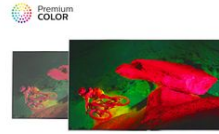

Premium Color

Philips Premium Color combines a wide colour gamut panel enhanced by 85% with 4-trillion-colour processing. With so much more colour resolution and brilliant saturated colours, you'll forget you're looking at a screen at all.