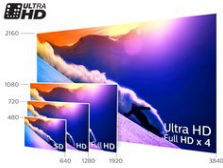

Features

4K Ultra HD

Ultra HD TV has four times the resolution of a conventional Full HD TV. With over 8 million pixels and our unique Ultra Resolution Upscaling technology, you'll experience the best possible picture quality. The higher the quality of your original content, the better images and resolution you will be able to experience. Enjoy improved sharpness, increased depth perception, superior contrast, smooth natural motion and flawless details.