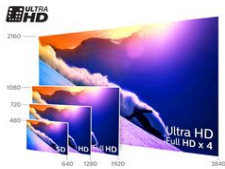

### 4K Ultra HD

Ultra HD TV has four times the resolution of a conventional Full HD TV. With over 8 million pixels and our unique Ultra Resolution Upscaling technology, you'll experience the best possible picture quality. The higher the quality of your original content, the better images and resolution you will be able to experience. Enjoy improved sharpness, increased depth perception, superior contrast, smooth natural motion and flawless details.