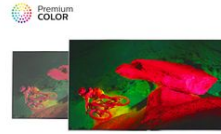

Premium Color

Philips Premium Color combines a wide colour gamut panel enhanced by 85% with 4-trillion-colour processing. With so much more colour resolution and brilliant saturated colours, you'll forget you're looking at a screen at all.