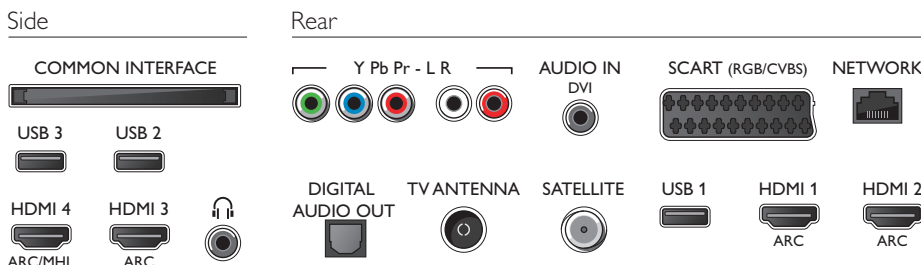

Connections

Issue date 2016-05-02

Version: 4.0.1

12 NC: 8670 001 35075
EAN: 87 18863 00826 3

© 2016 Koninklijke Philips N.V.
All Rights reserved.

Specifications are subject to change without notice.
Trademarks are the property of Koninklijke Philips N.V.
or their respective owners.

www.philips.com

* EPG and actual visibility (up to 8 days) is country and operator dependent.
* Android App offerings vary per country. For more details please visit your local Google Play Store.
* Energy consumption in kWh per year, based on the power consumption of the television operating 4 hours per day for 365 days. The actual energy consumption will depend on how the television is used.
* Cloud Gaming offering depends on game providers.
* The TV supports DVB reception for 'Free to air' broadcast. Specific DVB operators may not be supported. An up to date list can be found in the FAQ section of the Philips support website. For some operators Conditional Access and subscription are required. Contact your operator for more information.
* (Philips) only compatible with specific Philips player device.
* Google Cast functionality is subject to Google Cast Ready apps and devices. For more details please visit Google Cast product page.
* Philips TV Remote app and related functionalities vary per TV model, operator, and country, as well as smart device model and OS. For more details please visit: www.philips.com/TVRemoteapp.
* Smart TV app offerings vary per TV model and country. For more details please visit: www.philips.com/smartv.
* USB recording for digital channels only, recordings may be limited by broadcast copy protection (CI+). Country and channel restrictions may apply.