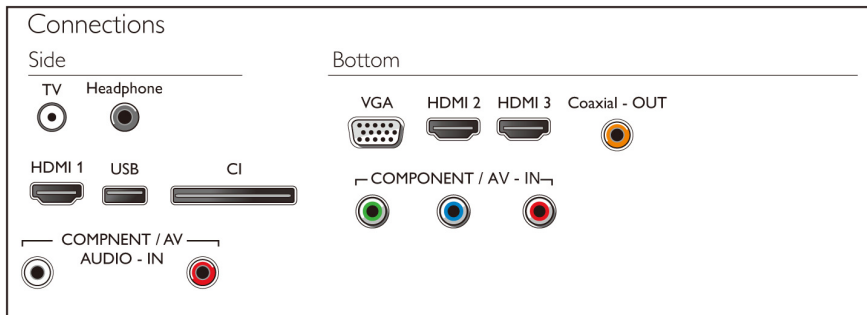

Sound

- Output power (RMS): 16W
- Sound Enhancement: Incredible Surround

Connectivity

- Number of HDMI connections: 3
- Number of component in (YPbPr): 1
- Number of USBs: 1
- Other connections: Antenna IEC75, Headphone out, Digital audio out (coaxial), Audio in (VGA/DVI), PC-In VGA
- EasyLink (HDMI-CEC): System standby, One touch play
- HDMI features: Audio Return Channel

Supported Display Resolution

- Computer inputs: up to 1920x1080 @ 60Hz
- Video inputs: 24, 25, 30, 50, 60 Hz, up to

1920x1080p

Multimedia Applications

- Video Playback Formats: H264/MPEG-4 AVC, MPEG-2, MPEG-4
- Subtitles Formats Support: .AAS, .SRT
- Music Playback Formats: MP3, AAC, MPEG1 L1/2
- Picture Playback Formats: JPEG, BMP, PNG

Tuner/Reception/Transmission

- Analog TV: NTSC, PAL, SECAM
- Digital TV: DVB-T/T2
- TV Program guide*: 8 day Electronic Program Guide

Power

- Mains power: AC 110 - 240 V 50/60Hz
- Standby power consumption: < 0.5 W

Dimensions

- Set dimensions (W x H x D): 968 x 565 x 77 mm
- Set dimensions with stand (W x H x D): 968 x 614 x 219 mm
- Product weight: 7.8 kg
- Product weight (+stand): 8.0 kg
- Weight incl. Packaging: 10.0 kg
- VESA wall mount compatible: 200 x 300 mm

Accessories

- Included accessories: Remote Control, Power cord, Quick start guide, Table top stand, 2 x AAA Batteries

Issue date 2016-08-12

Version: 1.0.1

12 NC: 8670 001 38329
EAN: 87 18863 00950 5

© 2016 Koninklijke Philips N.V.
All Rights reserved.

Specifications are subject to change without notice.
Trademarks are the property of Koninklijke Philips N.V.
or their respective owners.

www.philips.com

* EPG and actual visibility (up to 8 days) is country and operator dependent.
* The TV supports DVB reception for 'Free to air' broadcast. Specific DVB operators may not be supported. An up to date list can be found in the FAQ section of the Philips support website. For some operators Conditional Access and subscription are required. Contact your operator for more information.
* USB recording for digital channels only, recordings may be limited by broadcast copy protection (CI+). Country and channel restrictions may apply.