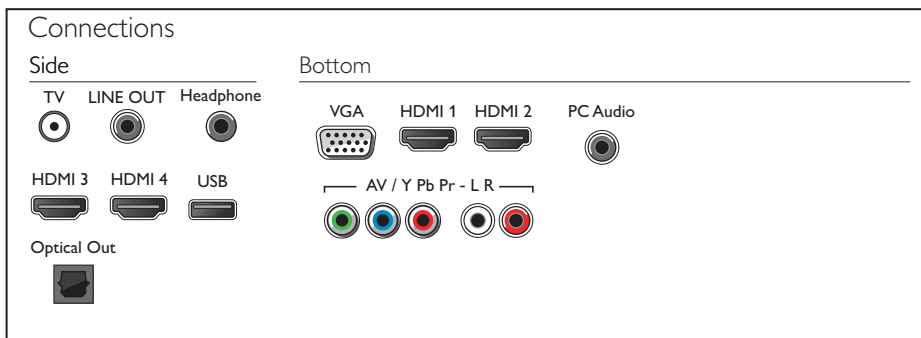

Connectivity

- Number of HDMI connections: 3
- Number of USBs: 1
- Other connections: Service connector, Audio L/R in, Digital audio out (optical), Headphone out
- HDMI features: 4K
- HDCP 2.2: Yes on HDMI1

Supported Display Resolution

- Computer inputs on all HDMI: up to FHD 1920x1080@60Hz, 4K Ultra HD 3840x2160@30Hz
- Video inputs on all HDMI: up to FHD 1920x1080p, @ 24, 25, 30, 50, 60Hz, up to 4K Ultra HD 3840x2160p, @24,25,30Hz

Multimedia Applications

- Video Playback Formats: Containers: AVI, MKV, H264/MPEG-4 AVC, MPEG-1, MPEG-2, MPEG-4, 3GP

- Subtitles Formats Support: .SML, .SRT, .TXT, .ASS
- Music Playback Formats: MP3
- Picture Playback Formats: JPEG

Tuner/Reception/Transmission

- Digital TV: ATSC
- MPEG Support: MPEG2, MPEG4
- Video Playback: NTSC, PAL

Power

- Mains power: Universal 100~240 VAC 50/60Hz
- Ambient temperature: 5 °C to 35 °C
- Annual energy consumption: 98 kWh
- Energy Label Class: A
- Standby power consumption: < 0.5 W

Dimensions

- Box dimensions (W x H x D): 1150 x 667 x 150 mm
- Set dimensions (W x H x D): 968 x 568 x 79 mm
- Set dimensions with stand (W x H x D): 968 x 619 x 257 mm
- Product weight: 7.5 kg
- Product weight (+stand): 8.3 kg
- Weight incl. Packaging: 10.8 kg
- VESA wall mount compatible: 300 x 200 mm

Accessories

- Included accessories: Remote Control, Power cord, Quick start guide, Table top stand, Warranty Leaflet

Issue date 2016-03-09

Version: 9.0.1

12 NC: 8670 001 25952
EAN: 87 18863 00409 8

© 2016 Koninklijke Philips N.V.
All Rights reserved.

Specifications are subject to change without notice.
Trademarks are the property of Koninklijke Philips N.V.
or their respective owners.

www.philips.com

* Energy consumption in kWh per year, based on the power consumption of the television operating 4 hours per day for 365 days. The actual energy consumption will depend on how the television is used.

* EPG and actual visibility (up to 8 days) is country and operator dependent.