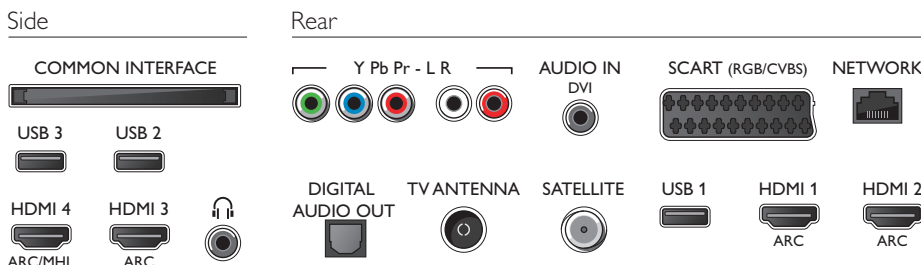

Connections

Issue date 2016-06-29

Version: 5.0.1

12 NC: 8670 001 34664
EAN: 87 18863 00746 4

© 2016 Koninklijke Philips N.V.
All Rights reserved.

Specifications are subject to change without notice.
Trademarks are the property of Koninklijke Philips N.V.
or their respective owners.

www.philips.com

- EPG and actual visibility (up to 8 days) is country and operator dependent.
- Android App offerings vary per country. For more details please visit your local Google Play Store.
- Energy consumption in kWh per year, based on the power consumption of the television operating 4 hours per day for 365 days. The actual energy consumption will depend on how the television is used.
- Cloud Gaming offering depends on game providers.
- The TV supports DVB reception for 'Free to air' broadcast. Specific DVB operators may not be supported. An up to date list can be found in the FAQ section of the Philips support website. For some operators Conditional Access and subscription are required. Contact your operator for more information.
- (Philips) only compatible with specific Philips player device.
- Google Cast functionality is subject to Google Cast Ready apps and devices. For more details please visit Google Cast product page.
- Philips TV Remote app and related functionalities vary per TV model, operator, and country, as well as smart device model and OS. For more details please visit: www.philips.com/TVRemoteapp.
- Smart TV app offerings vary per TV model and country. For more details please visit: www.philips.com/smarttv.
- USB recording for digital channels only, recordings may be limited by broadcast copy protection (CI+). Country and channel restrictions may apply.
- MultiRoom Client and Server supports only 'Free to Air' digital programs.