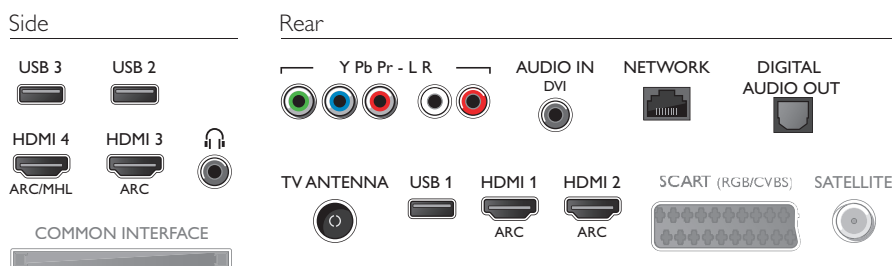

Connections

Issue date 2016-11-17

Version: 5.4.2

12 NC: 8670 001 39001
EAN: 87 18863 00984 0

© 2016 Koninklijke Philips N.V.
All Rights reserved.

Specifications are subject to change without notice.
Trademarks are the property of Koninklijke Philips N.V.
or their respective owners.

www.philips.com

- EPG and actual visibility (up to 8 days) is country and operator dependent.
- Android App offerings vary per country. For more details please visit your local Google Play Store.
- Energy consumption in kWh per year, based on the power consumption of the television operating 4 hours per day for 365 days. The actual energy consumption will depend on how the television is used.
- Cloud Gaming offering depends on game providers.
- The TV supports DVB reception for 'Free to air' broadcast. Specific DVB operators may not be supported. An up to date list can be found in the FAQ section of the Philips support website. For some operators Conditional Access and subscription are required. Contact your operator for more information.
- (Philips) only compatible with specific Philips player device.
- Google Cast functionality is subject to Google Cast Ready apps and devices. For more details please visit Google Cast product page.
- Philips TV Remote app and related functionalities vary per TV model, operator, and country, as well as smart device model and OS. For more details please visit: www.philips.com/TVRemoteapp.
- Smart TV app offerings vary per TV model and country. For more details please visit: www.philips.com/smarttv.
- USB recording for digital channels only, recordings may be limited by broadcast copy protection (CI+). Country and channel restrictions may apply.
- Please be informed that your Netflix HDR function in your TV currently can be supported via HDMI and USB only. The Netflix HDR broadcast via your Internet/DLNA will be fully available via IP software push.