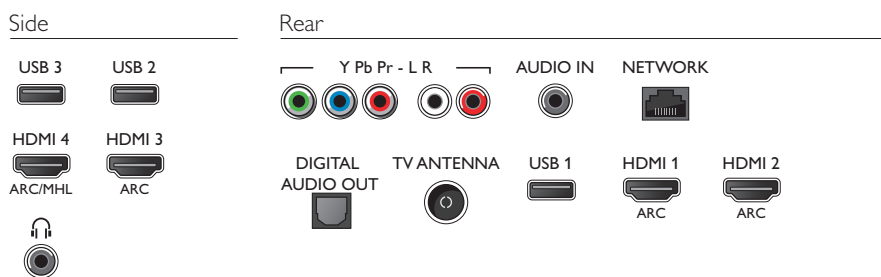

Dimensions

- Box dimensions (W x H x D): 1207 x 758 x 165 mm
- Set dimensions (W x H x D): 1099 x 646 x 89 mm
- Set dimensions with stand (W x H x D): 1099 x 697 x 259 mm
- Product weight: 10.8 kg
- Product weight (+stand): 11.1 kg
- Weight incl. Packaging: 14.7 kg
- Compatible wall mount: 400 x 200mm
- VESA wall mount compatible: 400 x 200 mm

Accessories

- Included accessories: Remote Control, 2 x AAA Batteries, Table top stand, Power cord, Quick start guide, Legal and safety brochure

Android

- OS: Android™ 5.1 (Lollipop)
- Pre-installed apps: Google Play Movies*, Google Play Music*, Google search, YouTube
- Memory size: 8GB, extendable via USB storage

Processing

- Processing Power: Quad Core

Smart TV Features

- User Interaction: MultiRoom Client and Server, SimplyShare
- Interactive TV: HbbTV
- Program: Pause TV, USB Recording*
- SmartTV apps*: Online Video Stores, Open

- Internet Browser, Social TV, TV on Demand, Youtube
- Ease of Installation: Auto detect Philips devices, Device connection wizard, Network installation wizard, Settings assistant wizard
- Ease of Use: One-stop Smart Menu button, Onscreen Usermanual
- Firmware upgradeable: Firmware auto upgrade wizard, Firmware upgradeable via USB, Online firmware upgrade
- Screen Format Adjustments: Basic - Fill Screen, Fit to Screen, Advance - Shift, Zoom, Stretch
- Philips TV Remote app*: Apps, Channels, Control, NowOnTV, TV Guide, Video On Demand

Connections

Issue date 2016-08-12

Version: 7.0.1

12 NC: 8670 001 38983
EAN: 87 18863 00968 0

© 2016 Koninklijke Philips N.V.
All Rights reserved.

Specifications are subject to change without notice.
Trademarks are the property of Koninklijke Philips N.V.
or their respective owners.

www.philips.com

* EPG and actual visibility (up to 8 days) is country and operator dependent.
* The TV supports DVB reception for 'Free to air' broadcast. Specific DVB operators may not be supported. An up to date list can be found in the FAQ section of the Philips support website. For some operators Conditional Access and subscription are required. Contact your operator for more information.
* Please be informed that your Netflix HDR function in your TV currently can be supported via HDMI and USB only. The Netflix HDR broadcast via your Internet/DLNA will be fully available via IP software push.