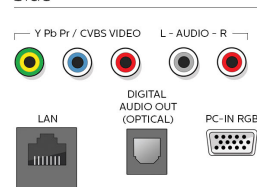

Side

Issue date 2017-02-24

Version: 4.1.2

12 NC: 8670 001 39106
UPC: 6 09585 25001 7

© 2017 Koninklijke Philips N.V.
All Rights reserved.

Specifications are subject to change without notice.
Trademarks are the property of Koninklijke Philips N.V.
or their respective owners.

www.philips.com