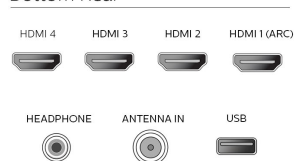

Tuner/Reception/Transmission

- Aerial Input: 75 ohm F-type
- TV system: ATSC, NTSC
- Video Playback: NTSC
- Tuner bands: UHF, VHF

Connectivity

- AV 1: Shared audio L/R in, CVBS/YPbPr
- Audio Output - Digital: Optical (TOSLINK)
- Other connections: Ethernet, Headphone out, PC-In VGA, Wireless LAN 802.11ac MIMO
- USB: USB
- HDMI 1: Shared audio L/R in, HDMI (Audio Return Channel)
- HDMI 2: HDMI, Shared audio L/R in
- HDMI 3: HDMI, Shared audio L/R in
- HDMI 4: HDMI, Shared audio L/R in
- EasyLink (HDMI-CEC): One touch play, Power status, System info (menu language), Remote control pass-through, System audio control, System standby

Power

- Ambient temperature: 5°C to 40°C (41°F to 104°F)
- Mains power: 120V/60Hz

- Power consumption: 100 W
- Standby power consumption: < 0.5W

Dimensions

- Set dimensions in inch (W x H x D): 38.5 x 23.3 x 3.7 inch
- Product weight (lb): 18.81 lb
- Set dimensions with stand in inch (W x H x D): 38.5 x 24.4 x 8.4 inch
- Product weight (+stand) (lb): 19.25 lb
- Box dimensions in inch (W x H x D): 44.5 x 30.5 x 5.6 inch
- Weight incl. Packaging (lb): 24.70
- VESA wall mount compatible: 400 x 200 mm

Accessories

- Included accessories: Table top stand, Quick start guide, User Manual, Remote Control, Batteries for remote control, Screws
- Power cord: 59.05 inch

Network Services

- Network Features: Google Cast

Connections

Bottom Rear