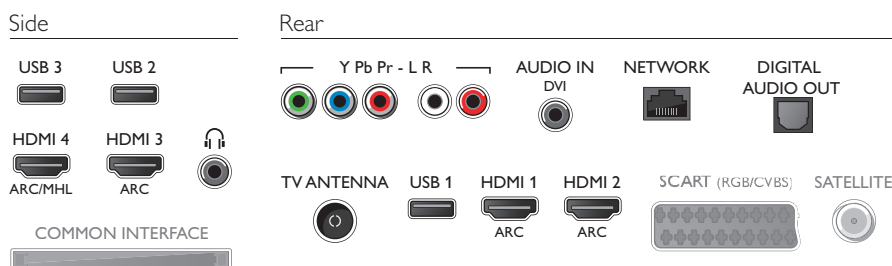

Connections

Issue date 2016-08-19

Version: 9.4.1

12 NC: 8670 001 38987
EAN: 87 18863 00972 7

© 2016 Koninklijke Philips N.V.
All Rights reserved.

Specifications are subject to change without notice. Trademarks are the property of Koninklijke Philips N.V. or their respective owners.

www.philips.com

* The TV supports DVB reception for 'Free to air' broadcast. Specific DVB operators may not be supported. An up to date list can be found in the FAQ section of the Philips support website. For some operators Conditional Access and subscription are required. Contact your operator for more information.

* EPG and actual visibility (up to 8 days) is country and operator dependent.

* Android App offerings vary per country. For more details please visit your local Google Play Store.

* Energy consumption in kWh per year, based on the power consumption of the television operating 4 hours per day for 365 days. The actual energy consumption will depend on how the television is used.

* Cloud Gaming offering depends on game providers.

* (Philips) only compatible with specific Philips player device.

* Google Cast functionality is subject to Google Cast Ready apps and devices. For more details please visit Google Cast product page.

* Philips TV Remote app and related functionalities vary per TV model, operator, and country, as well as smart device model and OS. For more details please visit: www.philips.com/TV/Remoteapp.

* Smart TV app offerings vary per TV model and country. For more details please visit: www.philips.com/smarttv.

* USB recording for digital channels only, recordings may be limited by broadcast copy protection (CI+). Country and channel restrictions may apply.

* Please be informed that your Netflix HDR function in your TV currently can be supported via HDMI and USB only. The Netflix HDR broadcast via your Internet/DLNA will be fully available via IP software push.