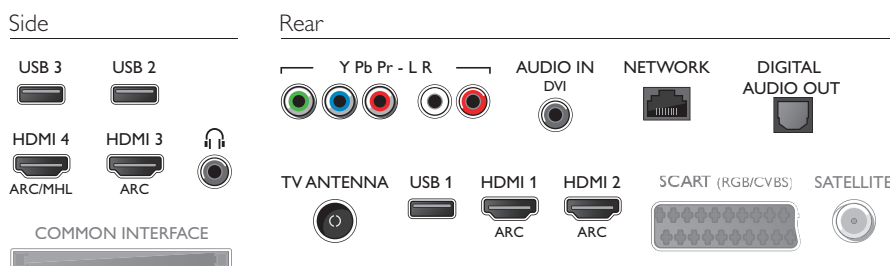

Connections

Issue date 2016-11-16

Version: 8.3.2

12 NC: 8670 001 38989
EAN: 87 18863 00974 1

© 2016 Koninklijke Philips N.V.
All Rights reserved.

Specifications are subject to change without notice. Trademarks are the property of Koninklijke Philips N.V. or their respective owners.

www.philips.com