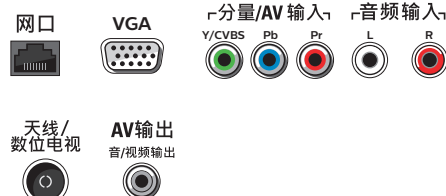

Rear

Issue date 2016-08-22

Version: 1.1.4

12 NC: 8670 001 36863
EAN: 69 59033 85422 4

© 2016 Koninklijke Philips N.V.
All Rights reserved.

Specifications are subject to change without notice.
Trademarks are the property of Koninklijke Philips N.V.
or their respective owners.

www.philips.com