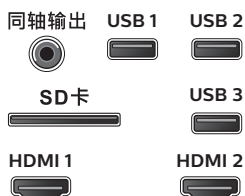

Dimensions

- Set dimensions with stand (W x H x D): 1234 x 768 x 258 mm
- Set dimensions (W x H x D): 1234 x 709 x 44 mm
- Product weight (+stand): 17 kg
- Product weight: 16.5 kg
- Weight incl. Packaging: 21 kg
- Compatible wall mount: VESA 400x200 mm. M6*4

Accessories

- Included accessories: Power cord, Remote Control, Quick start guide, Table top stand, 2 x AAA Batteries, Warranty Leaflet, User Manual
- User Manual: Simplified Chinese

Supported Display Resolution

Computer formats

Resolution	Refresh rate
1024 x 768	60Hz
1366 x 768	60Hz
1600 x 900	60Hz
1920 x 1080	60Hz
640 x 480	60Hz
720 x 400	70Hz
800 x 600	60Hz

Video formats

Resolution	Refresh rate
1080i	50, 60Hz
2160i	24Hz, 30Hz
2160p	24Hz, 30Hz
480i	60Hz
480p	60Hz
576i	50Hz
576p	50Hz
720p	50, 60Hz
1080p	50, 60Hz

Multimedia Applications

- Multimedia connections: USB
- Playback Formats: AVI, H.264/MPEG-4 AVC, MP3

Convenience

- Child Protection: Child Lock+Parental Control
- Clock: Sleep Timer
- Connection Enhancement: Easy link
- Ease of Installation: Autostore, Fine Tuning, PLL Digital Tuning
- Ease of Use: Auto Volume Leveller (AVL),

- EasyLink, On Screen Display, Side Control, Smart Picture, Smart Sound
- On-Screen Display languages: English, Simplified Chinese
- Remote control: TV remote control
- Screen Format Adjustments: 4:3, Full screen, Movie expand 16:9, Subtitle Zoom, Super Zoom, Widescreen, Zoom 1, Zoom 2

Connections

Side