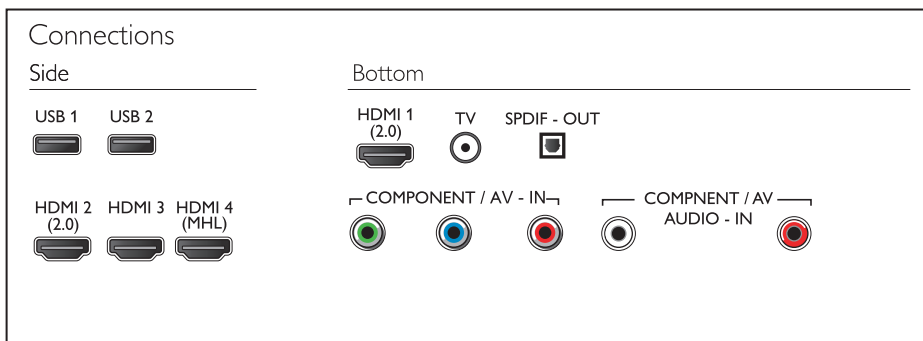

Four HDMI inputs with Easylink

Avoid cable clutter with a single cable to carry both picture and audio signals from your devices to your TV. HDMI uses uncompressed signals, ensuring the highest quality from source to screen. Together with Philips Easylink, you'll need only one remote control to perform most operations on your TV, DVD, Blu-ray, set top box or home theatre system.

Picture Performance Index

Picture Performance Index combines Philips display technology and advanced picture processing engines to improve the elements of perception: sharpness, motion, contrast and color. No matter the source, you'll always enjoy razor sharp pictures with incredible detail and depth, the deepest blacks, the brightest whites, and the most vivid, brilliant colors as well as natural, lifelike skin tones every time.

Pixel Plus Ultra HD

Experience 4K Ultra HD sharpness with the Philips Pixel Plus Ultra HD engine. It optimizes picture quality to deliver smooth, fluid images with incredible detail and depth – Enjoy sharper 4K images with brighter whites and blacker blacks every time.

USB (photos, music, video)

Share the fun. Connect your USB memory-stick, digital camera, mp3 player or other multimedia device to the USB port on your TV to enjoy photos, videos and music with the easy to use onscreen content browser.

Issue date 2016-08-22

Version: 2.1.1

12 NC: 8670 001 39095
EAN: 87 18863 00997 0

© 2016 Koninklijke Philips N.V.
All Rights reserved.

Specifications are subject to change without notice.
Trademarks are the property of Koninklijke Philips N.V.
or their respective owners.

www.philips.com

* EPG and actual visibility (up to 8 days) is country and operator dependent.
* The TV supports DVB reception for 'Free to air' broadcast. Specific DVB operators may not be supported. An up to date list can be found in the FAQ section of the Philips support website. For some operators Conditional Access and subscription are required. Contact your operator for more information.