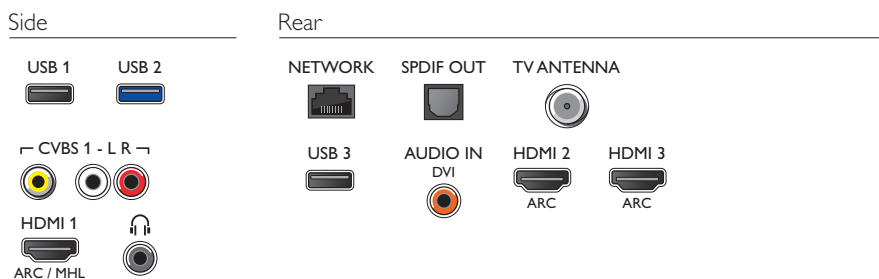

Dimensions

- Set dimensions (W x H x D): 1239.2 x 711.6 x 79.2 mm
- Set dimensions with stand (W x H x D): 1239.2 x 777.7 x 222.7 mm
- Product weight: 16.35 kg

- Product weight (+stand): 16.75 kg
- VESA wall mount compatible: 400 x 200 mm

Accessories

- Included accessories: Remote Control, 2 x AAA Batteries, Table top stand, Power cord, Quick start guide, Legal and safety brochure

Connections

Issue date 2016-08-04

Version: 3.0.1

12 NC: 8670 001 38384
EAN: 87 18863 00952 9