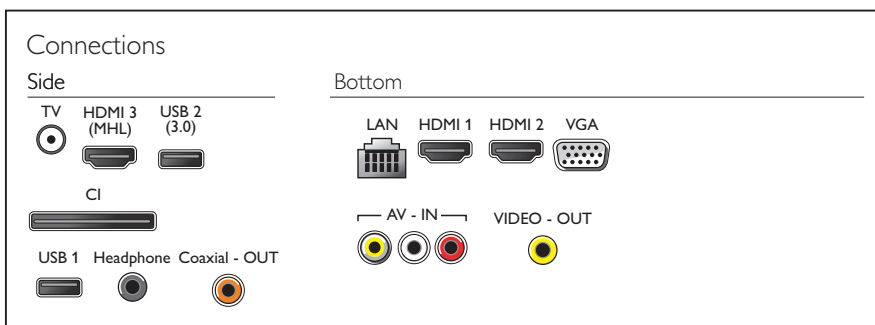

Multimedia Applications

- Video Playback Formats: H264/MPEG-4 AVC, MPEG-2, MPEG-4
- Subtitles Formats Support: .SRT, .ASS
- Music Playback Formats: AAC, M4A, MP3
- Picture Playback Formats: JPEG, BMP, PNG

Supported Display Resolution

- Computer inputs: up to 1920x1080 @ 60Hz
- Video inputs: 24, 25, 30, 50, 60 Hz, up to 1920x1080p

Tuner/Reception/Transmission

- Digital TV: DVB-T/T2
- MPEG Support: MPEG2, MPEG4
- Video Playback: NTSC, PAL, SECAM
- Analog TV: NTSC, PAL, SECAM

Power

- Mains power: AC 110 - 240V 50/60 Hz
- Ambient temperature: 5 °C to 35 °C
- Standby power consumption: < 0.5W
- Off mode power consumption: < 0.5 W
- Power Saving Features: Auto switch-off timer, Eco mode, Picture mute (for radio)

Dimensions

- Box dimensions (W x H x D): 1355 x 824 x 175 mm
- Set dimensions (W x H x D): 1243 x 720 x 81 mm
- Set dimensions with stand (W x H x D): 1243 x 776 x 258 mm
- Product weight: 13.5 kg
- Product weight (+stand): 14 kg
- Weight incl. Packaging: 17 kg
- VESA wall mount compatible: 300 x 200 mm

Accessories

- Included accessories: Remote Control, Table top stand, Power cord, Quick start guide, Warranty Leaflet

Issue date 2016-10-07

Version: 1.1.1

12 NC: 8670 001 36777
EAN: 87 18863 00894 2

© 2016 Koninklijke Philips N.V.
All Rights reserved.

Specifications are subject to change without notice.
Trademarks are the property of Koninklijke Philips N.V.
or their respective owners.

www.philips.com

* EPG and actual visibility (up to 8 days) is country and operator dependent.

* Energy consumption in kWh per year, based on the power consumption of the television operating 4 hours per day for 365 days. The actual energy consumption will depend on how the television is used.

* The TV supports DVB reception for 'Free to air' broadcast. Specific DVB operators may not be supported. An up to date list can be found in the FAQ section of the Philips support website. For some operators Conditional Access and subscription are required. Contact your operator for more information.

* (Philips) only compatible with specific Philips player device.