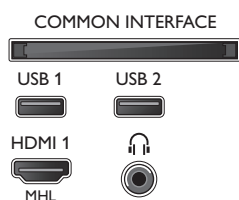

Dimensions

- Box dimensions (W x H x D): 800 x 540 x 150 mm
- Set dimensions (W x H x D): 726.49 x 439 x 76.8 mm
- Set dimensions with stand (W x H x D): 726.49 x 491.02 x 438.8 mm
- Product weight: 4.9 kg
- Product weight (+stand): 5.16 kg
- Weight incl. Packaging: 7.1 kg
- VESA wall mount compatible: 100 x 100 mm

Accessories

- Included accessories: Remote Control, Table top stand, Power cord, Quick start guide, Legal and safety brochure, 2 x AAA Batteries, Warranty Leaflet

Smart TV Features

- Ease of Installation: Auto detect Philips devices, Device connection wizard, Network installation wizard, Settings assistant wizard
- Ease of Use: One-stop Smart Menu button, Onscreen Usermanual
- Firmware upgradeable: Firmware auto upgrade wizard, Firmware upgradeable via USB, Online firmware upgrade
- Interactive TV: HbbTV
- Philips TV Remote app*: Apps, Channels, Control, NowOnTV, TV Guide, Video On Demand
- Program: Pause TV, USB Recording*
- Screen Format Adjustments: Basic - Fill Screen, Fit to Screen, Zoom, Stretch
- SmartTV apps*: Online Video Stores, Open Internet Browser, Social TV, TV on Demand, Youtube
- User Interaction: SimplyShare

Connections

Side

Rear

Issue date 2016-11-15

Version: 1.1.1

12 NC: 8670 001 42913
EAN: 87 18863 01086 0

© 2016 Koninklijke Philips N.V.
All Rights reserved.

Specifications are subject to change without notice.
Trademarks are the property of Koninklijke Philips N.V.
or their respective owners.