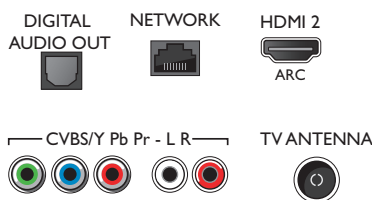

Rear

Issue date 2016-11-15

Version: 1.1.1

12 NC: 8670 001 42913
EAN: 87 18863 01086 0

© 2016 Koninklijke Philips N.V.
All Rights reserved.

Specifications are subject to change without notice.
Trademarks are the property of Koninklijke Philips N.V.
or their respective owners.

www.philips.com

* EPG and actual visibility (up to 8 days) is country and operator dependent.

* Energy consumption in kWh per year, based on the power consumption of the television operating 4 hours per day for 365 days. The actual energy consumption will depend on how the television is used.

* The TV supports DVB reception for 'Free to air' broadcast. Specific DVB operators may not be supported. An up to date list can be found in the FAQ section of the Philips support website. For some operators Conditional Access and subscription are required. Contact your operator for more information.

* (Philips) only compatible with specific Philips player device.