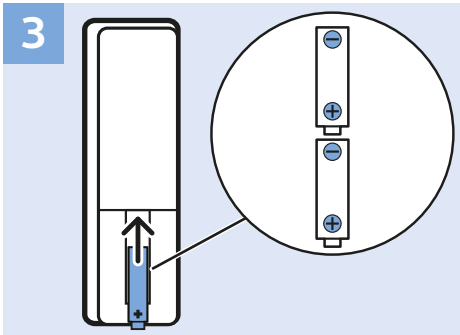

Computer

Photo Camera

Video Player - CVBS

Video Player - Y/Pb/Pr

VESA (x, y)
32" 100x100 M4
43" 200x200 M6
49" 400x200 M6

32" 43" 49"
80 cm **108cm** **123cm**

Help | Hilfe | Aide
Guida | Ayuda
Помощь | Yardım
Руководство