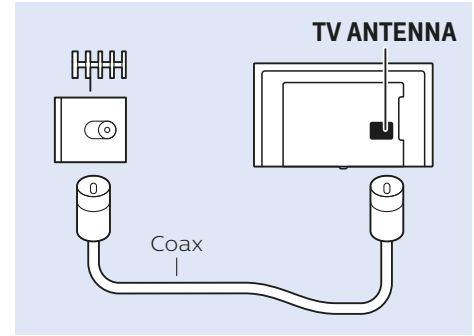

43"/49"

x4

6

www.philips.com/connectivityguide

Home Theatre System - ARC

HDMI 2 (ARC)

Home Theatre System

DIGITAL AUDIO OUT - OPTICAL