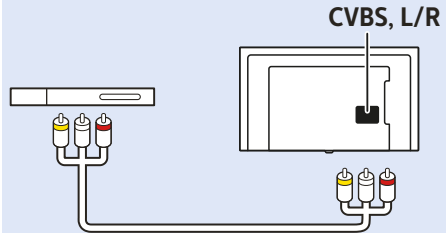

Computer

Photo Camera

Video Player - CVBS

Video Player - Y/Pb/Pr

VESA (x, y)
32" 100x100 M4
43" 200x200 M6
49" 400x200 M6

32" 43" 49"
80 cm **108cm** **123cm**

Help | Hilfe | Aide
Guida | Ayuda
Помощь | Yardım
Руководство