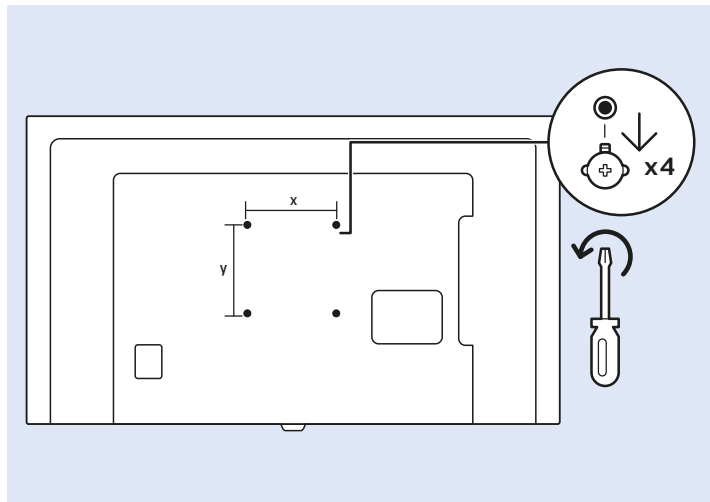

Computer

Photo Camera

Video Player - CVBS

Video Player - Y/Pb/Pr

VESA (x, y)
32" 100x100 M4
43" 200x200 M6
49" 400x200 M6

32" 43" 49"
80 cm **108cm** **123cm**

Help | Hilfe | Aide
Guida | Ayuda
Помощь | Yardım
Руководство