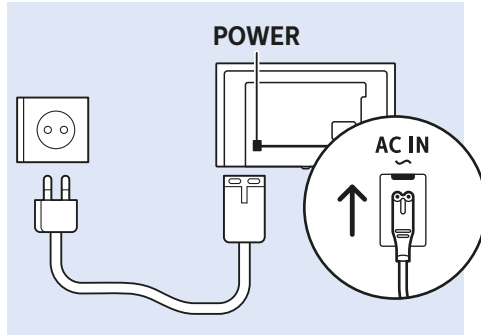

43"/49"

x4

6

www.philips.com/connectivityguide

Home Theatre System - ARC

HDMI 2 (ARC)

Home Theatre System

DIGITAL AUDIO OUT - OPTICAL