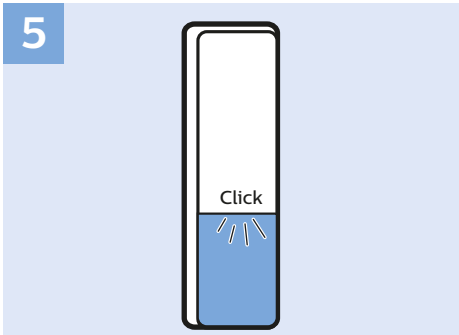

Computer

Photo Camera

Video Player - CVBS

Video Player - Y/Pb/Pr

VESA (x, y)
32" 100x100 M4
43" 200x200 M6
49" 400x200 M6

32" 43" 49"
80 cm **108cm** **123cm**

Help | Hilfe | Aide
Guida | Ayuda
Помощь | Yardım
Руководство