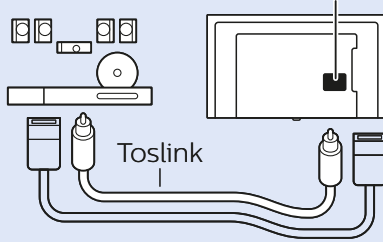

43"/49"

x4

6

www.philips.com/connectivityguide

Home Theatre System - ARC

HDMI 2 (ARC)

Home Theatre System

DIGITAL AUDIO OUT - OPTICAL

MHL

HDMI 1 / MHL

USB Hard Drive

USB

Network - Wireless

Network - Wired

NETWORK

Headphones