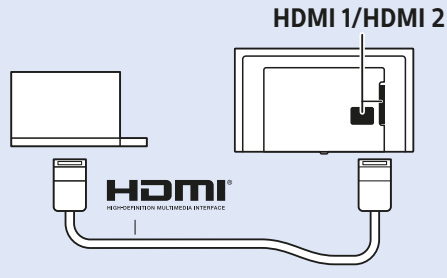

Computer

Photo Camera

Video Player - CVBS

Video Player - Y/Pb/Pr

VESA (x, y)
32" 100x100 M4
43" 200x200 M6
49" 400x200 M6

32" 43" 49"
80 cm **108cm** **123cm**

Help | Hilfe | Aide
Guida | Ayuda
Помощь | Yardım
Руководство