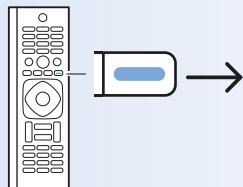

Computer

Photo Camera

Video Player - CVBS

Video Player - Y/Pb/Pr

VESA (x, y)
32" 100x100 M4
43" 200x200 M6
49" 400x200 M6

32" 43" 49"
80 cm **108cm** **123cm**

Help | Hilfe | Aide
Guida | Ayuda
Помощь | Yardım
Руководство