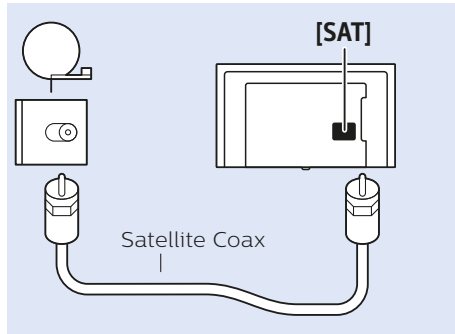

43"/49"

x4

6

www.philips.com/connectivityguide

Home Theatre System - ARC

HDMI 2 (ARC)

Home Theatre System

DIGITAL AUDIO OUT - OPTICAL