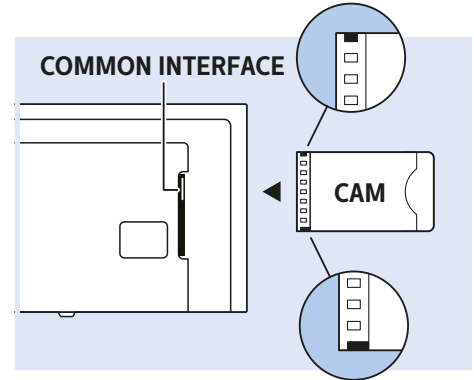

43"/49"

x4

6

www.philips.com/connectivityguide

Home Theatre System - ARC

HDMI 2 (ARC)

Home Theatre System

DIGITAL AUDIO OUT - OPTICAL