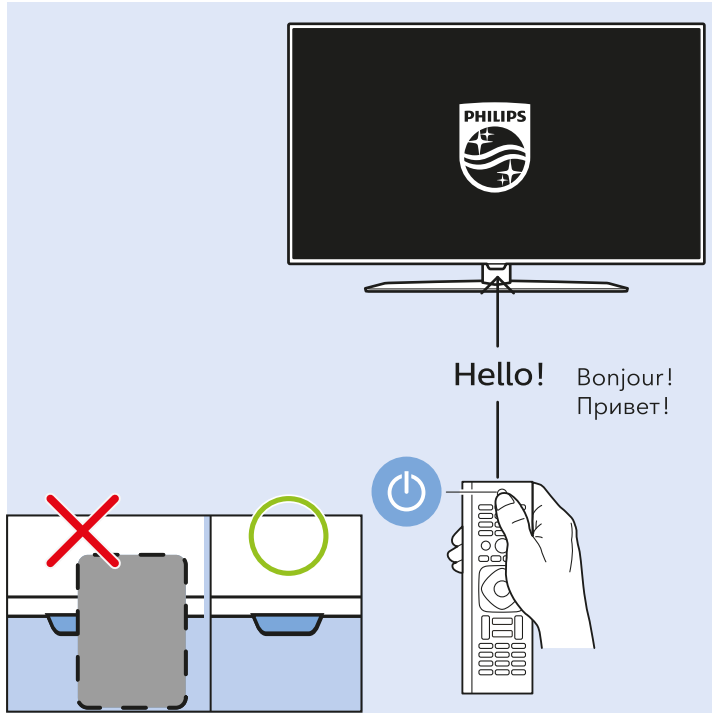

Computer

Photo Camera

Video Player - CVBS

Video Player - Y/Pb/Pr

VESA (x, y)
32" 100x100 M4
43" 200x200 M6
49" 400x200 M6

32" 43" 49"
80 cm **108cm** **123cm**

Help | Hilfe | Aide
Guida | Ayuda
Помощь | Yardım
Руководство