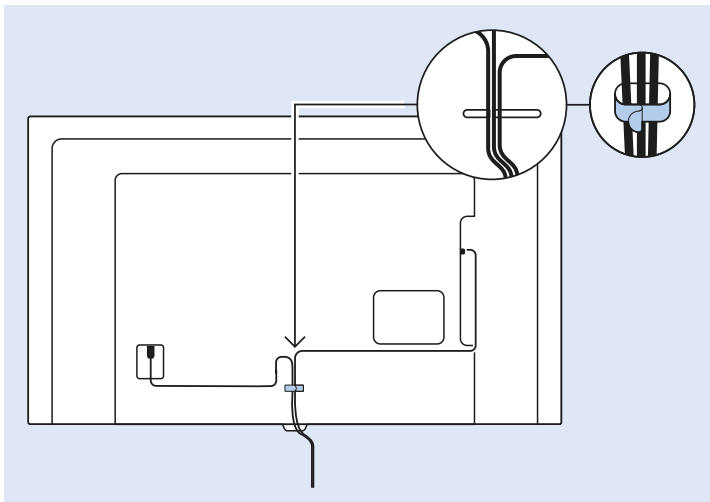

Computer

Photo Camera

Video Player - CVBS

Video Player - Y/Pb/Pr

VESA (x, y)
32" 100x100 M4
43" 200x200 M6
49" 400x200 M6

32" 43" 49"
80 cm **108cm** **123cm**

Help | Hilfe | Aide
Guida | Ayuda
Помощь | Yardım
Руководство