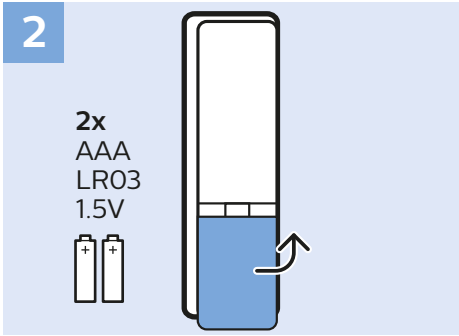

Computer

Photo Camera

Video Player - CVBS

Video Player - Y/Pb/Pr

VESA (x, y)
32" 100x100 M4
43" 200x200 M6
49" 400x200 M6

32" 43" 49"
80 cm **108cm** **123cm**

Help | Hilfe | Aide
Guida | Ayuda
Помощь | Yardım
Руководство