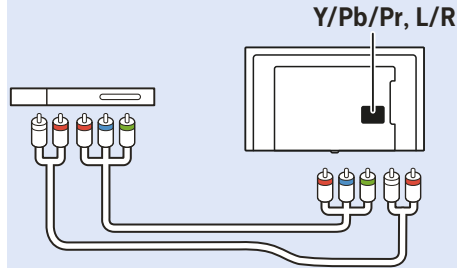

Computer

Photo Camera

Video Player - CVBS

Video Player - Y/Pb/Pr

VESA (x, y)
32" 100x100 M4
43" 200x200 M6
49" 400x200 M6

32" 43" 49"
80 cm **108cm** **123cm**

Help | Hilfe | Aide
Guida | Ayuda
Помощь | Yardım
Руководство