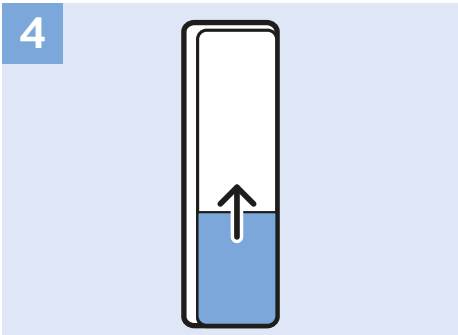

Computer

Photo Camera

Video Player - CVBS

Video Player - Y/Pb/Pr

VESA (x, y)
32" 100x100 M4
43" 200x200 M6
49" 400x200 M6

32" 43" 49"
80 cm **108cm** **123cm**

Help | Hilfe | Aide
Guida | Ayuda
Помощь | Yardım
Руководство