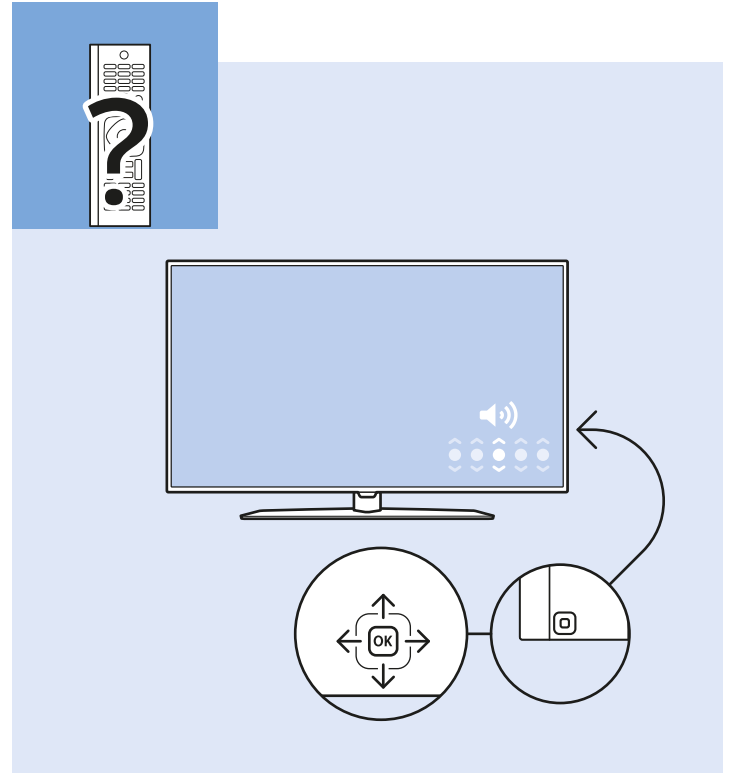

Computer

Photo Camera

Video Player - CVBS

Video Player - Y/Pb/Pr

VESA (x, y)
32" 100x100 M4
43" 200x200 M6
49" 400x200 M6

32" 43" 49"
80 cm **108cm** **123cm**

Help | Hilfe | Aide
Guida | Ayuda
Помощь | Yardım
Руководство