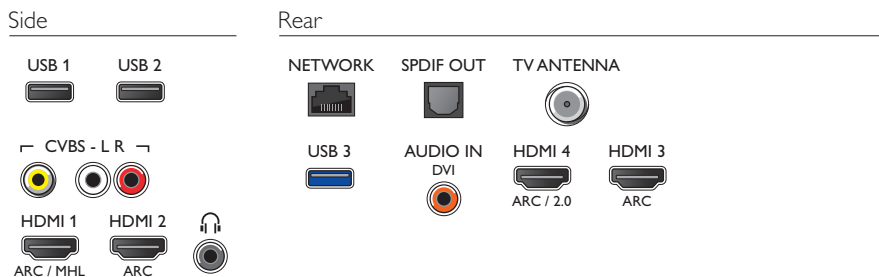

Dimensions

- VESA wall mount compatible: 400 x 200 mm

- Product weight: 11.06 kg
- Product weight (+stand): 11.45 kg
- Set dimensions (W x H x D): 1099.18 x 631.9 x 79 mm
- Set dimensions with stand (W x H x D): 1099.18 x 697.74 x 204.51 mm

Accessories

- Included accessories: Remote Control, 2 x AAA Batteries, Table top stand, Power cord, Quick start guide, Legal and safety brochure

Connections

Issue date 2017-07-10

Version: 3.4.1

12 NC: 8670 001 41185
EAN: 87 18863 01060 0