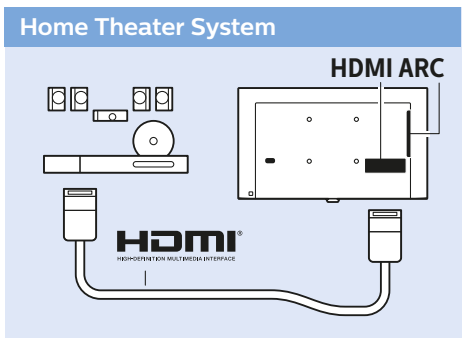

4

x4

5

VESA (x, y)

49" 400x200 M6  
123cm

55" 400x200 M6  
139cm

[www.philips.com/connectivityguide](http://www.philips.com/connectivityguide)

## MHL

HDMI 1 ARC / MHL