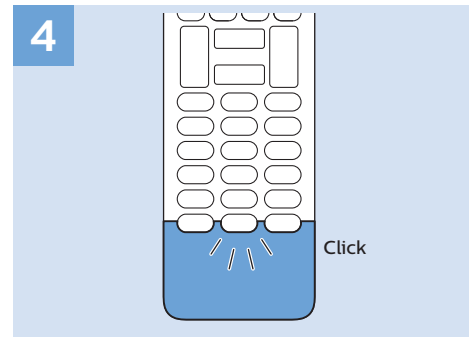

Video Player - YPbPr, L/R

Computer - HDMI

Computer - HDMI/DVI, AUDIO IN

USB Flash Drive

USB Hard Drive

Multimedia Player (UHD Video source)

Multimedia Player (FHD Video source)

VESA (x, y)
43" 200x200 M6
49"/55" 400x200 M6

43"

49"

55"

108cm

123cm

139cm

Help | Hilfe | Aide
Guida | Ayuda
Pomoc | Yardım
Руководство

philips.com/support