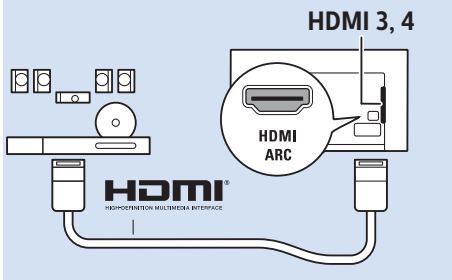

Digital Audio System - OPTICAL

DIGITAL AUDIO OUT - OPTICAL

Headphones

MHL

HDMI 4 / MHL

Network - Wireless

Network - Wired

DVD Player - SCART

Video Player - YPbPr, L/R

Computer - HDMI

Computer - HDMI/DVI, AUDIO IN

USB Flash Drive

USB Hard Drive

Multimedia Player (UHD Video source)

Multimedia Player (FHD Video source)

VESA (x, y)
43" 200x200 M6
49"/55" 400x200 M6