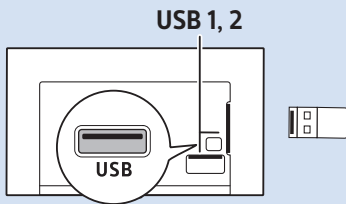

Video Player - YPbPr, L/R

Computer - HDMI

Computer - HDMI/DVI, AUDIO IN

USB Flash Drive

USB Hard Drive

Multimedia Player (UHD Video source)

Multimedia Player (FHD Video source)

VESA (x, y)
43" 200x200 M6
49"/55" 400x200 M6