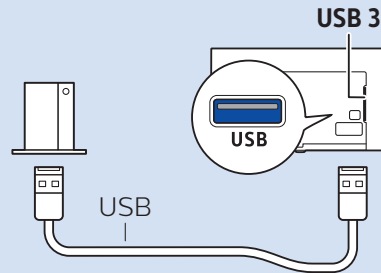

Video Player - YPbPr, L/R

Computer - HDMI

Computer - HDMI/DVI, AUDIO IN

USB Flash Drive

USB Hard Drive

Multimedia Player (UHD Video source)

Multimedia Player (FHD Video source)

VESA (x, y)
43" 200x200 M6
49"/55" 400x200 M6