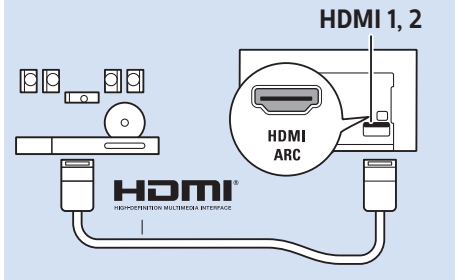

Video Player - YPbPr, L/R

Computer - HDMI

Computer - HDMI/DVI, AUDIO IN

USB Flash Drive

USB Hard Drive

Multimedia Player (UHD Video source)

Multimedia Player (FHD Video source)

VESA (x, y)
43" 200x200 M6
49"/55" 400x200 M6