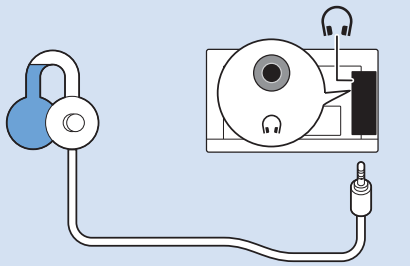

Computer - DVI

Computer - HDMI

USB Flash Driver

USB Hard Drive

Headphones

DVD Player - SCART

Digital Audio System - OPTICAL

VESA (x, y)
75x75 M4

22"

55 cm

philips.com/support

All registered and unregistered trademarks are property of their respective owners.
Specifications are subject to change without notice.
Philips and the Philips' shield emblem are trademarks of Koninklijke Philips N.V.
and are used under license from Koninklijke Philips N.V.
2017 © TP Vision Europe B.V. All rights reserved.