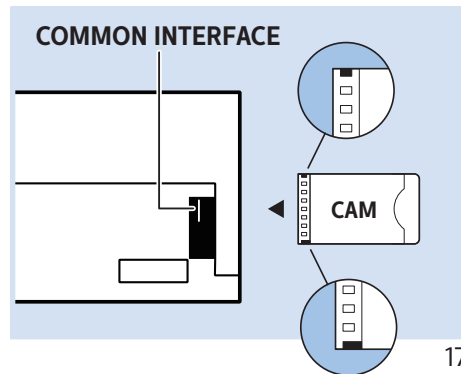

10

55"

49"

2 49"

3 49"

4 49"

VESA (x, y)
49" (123 cm) 200x200 M6
55" (139 cm) 300x200 M6
65" (164 cm) 400x200 M6

www.philips.com/connectivityguide

Home Theatre System - HDMI ARC

Digital Audio System - OPTICAL

Headphones

MHL

Network - Wireless

Network - Wired

Computer - HDMI

USB Flash Drive