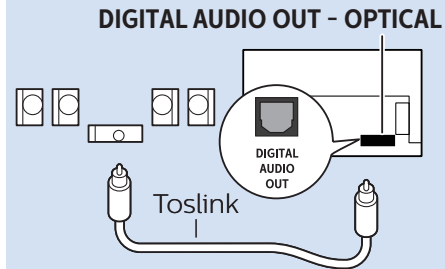

10

55"

49"

2 49"

3 49"

4 49"

VESA (x, y)
49" (123 cm) 200x200 M6
55" (139 cm) 300x200 M6
65" (164 cm) 400x200 M6

www.philips.com/connectivityguide

Home Theatre System - HDMI ARC

Digital Audio System - OPTICAL

Headphones

MHL

Network - Wireless

Network - Wired

Computer - HDMI

USB Flash Drive