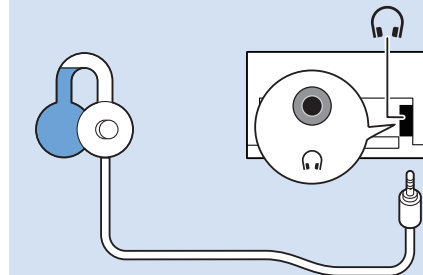

10

55"

49"

2 49"

3 49"

4 49"

VESA (x, y)
49" (123 cm) 200x200 M6
55" (139 cm) 300x200 M6
65" (164 cm) 400x200 M6

www.philips.com/connectivityguide

Home Theatre System - HDMI ARC

Digital Audio System - OPTICAL

Headphones

MHL

Network - Wireless

Network - Wired

Computer - HDMI

USB Flash Drive