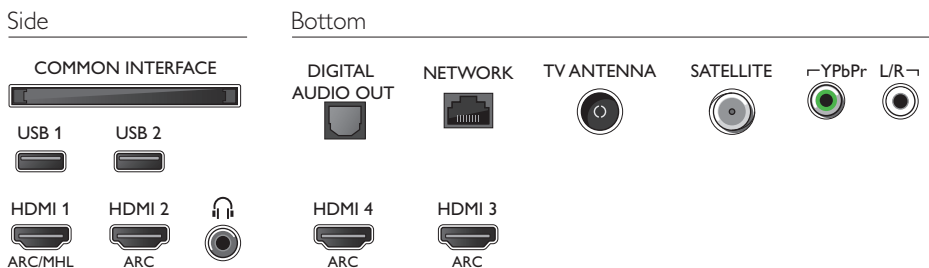

Dimensions

- Box dimensions (W x H x D): 1070 x 700 x 150 mm
- Set dimensions (W x H x D): 971.3 x 575.17 x 67.1 mm
- TV stand width distance: 650 mm
- Set dimensions with stand (W x H x D): 971.3 x 629.42 x 223.99 mm
- VESA wall mount compatible: 200 x 200 mm
- Product weight: 8.61 kg
- Product weight (+stand): 9.3 kg
- Weight incl. Packaging: 12.3 kg

Accessories

- Included accessories: Remote Control, 2 x AA Batteries, Tabletop stand, Power cord, Quick start guide, Legal and safety brochure, Mini-jack to L/R cable, Mini-jack to YPbPr cable

Connections