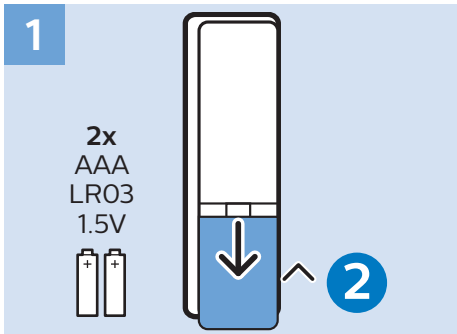

USB Hard Drive

Multimedia Player

Video Player - YPbPr, L/R

Video Player - CVBS, L/R

Help | Hilfe | Aide
Guida | Ayuda
Pomoc | Yardım
Руководство

philips.com/support

5362 Series
User Manual

All registered and unregistered trademarks are property of their respective owners.
Specifications are subject to change without notice.
Philips and the Philips' shield emblem are trademarks of Koninklijke Philips N.V.
and are used under license from Koninklijke Philips N.V.
2017 © TP Vision Europe B.V. All rights reserved.