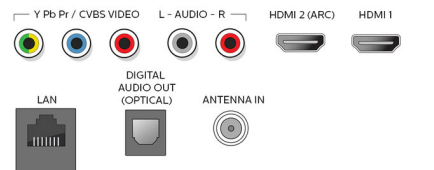

Tuner/Reception/Transmission

- Aerial Input: 75 ohm F-type
- TV system: ATSC, NTSC
- Video Playback: NTSC
- Tuner bands: UHF, VHF

Connectivity

- AV 1: Shared audio L/R in, CVBS/YPbPr
- Audio Output - Digital: Optical (TOSLINK)
- Other connections: Ethernet, Headphone out, Wireless LAN(Built in)
- USB: USB
- HDMI 1: Shared audio L/R in, HDMI
- HDMI 2: Shared audio L/R in, HDMI (Audio Return Channel)
- HDMI 3: HDMI, Shared audio L/R in
- EasyLink (HDMI-CEC): One touch play, Power status, System info (menu language), Remote control pass-through, System audio control, System standby

Power

- Ambient temperature: 5°C to 40°C (41°F to 104°F)
- Mains power: 120V 50/60Hz

- Power consumption: 90 W
- Standby power consumption: < 0.5W

Dimensions

- Set dimensions in inch (W x H x D): 38.1 x 22.7 x 3.4 inch
- Product weight (lb): 17.0 lb
- Set dimensions with stand in inch (W x H x D): 38.1 x 23.9 x 7.3 inch
- Product weight (+stand) (lb): 17.2 lb
- Box dimensions in inch (W x H x D): 41.7 x 25.6 x 6.4 inch
- Weight incl. Packaging (lb): 22.5 lb
- VESA wall mount compatible: 300 x 200 mm

Accessories

- Included accessories: Table top stand, Quick start guide, User Manual, Remote Control, Batteries for remote control, Screws
- Power cord: 59.05 inch

Network Services

- Network Features: Chromecast built-in

Connections

Side

Rear

Issue date 2018-07-23

Version: 3.0.2

12 NC: 8670 001 43837
UPC: 6 09585 25078 9

© 2018 Koninklijke Philips N.V.
All Rights reserved.

Specifications are subject to change without notice.
Trademarks are the property of Koninklijke Philips N.V.
or their respective owners.

www.philips.com